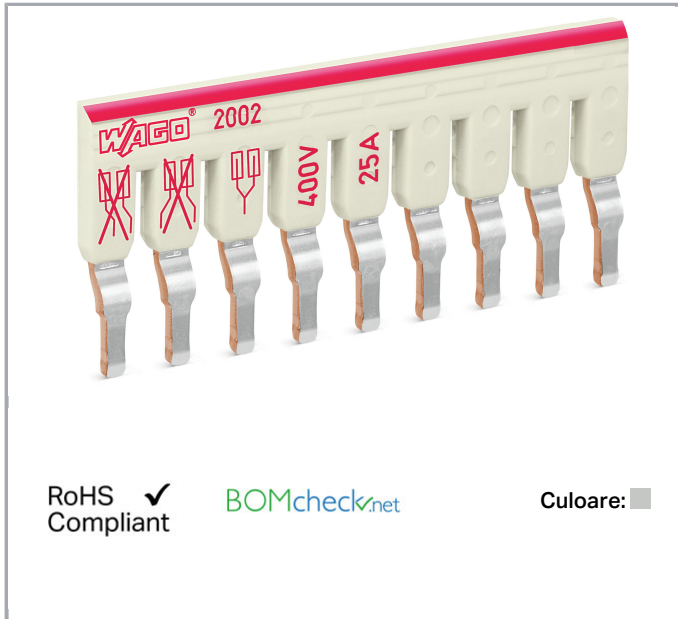

## Fișă tehnică | Număr articol: 2002-479

Staggered jumper; insulated; 9-way; Nominal current 25 A; suitable for 2002 and 2003 Series rail-mounted terminal blocks; light gray

[www.wago.com/2002-479](http://www.wago.com/2002-479)