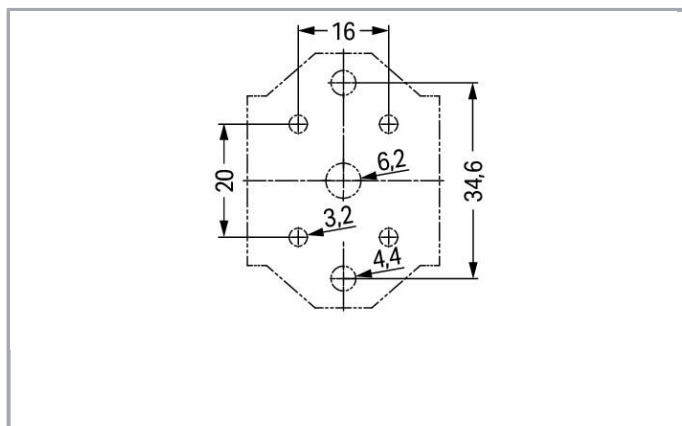

Fișă tehnică | Număr articol: 770-623

Mounting plate; 3-pole; for distribution connectors; Plastic; black

www.wago.com/770-623

RoHS Compliant

[BOMcheck.net](https://www.bomcheck.net)

Culoare: ■

Date

Connection data

www.wago.com/770-601

Nr. articol: 890-601
Fixing pin; 6 mm Ø, for 1.0 ... 2.5 mm mounting plates; Plastic; black

www.wago.com/890-601

Supus modificărilor.

Descărcări CAD/CAE-Data

CAD data

2D/3D Models 770-623	URL	Descărcare
----------------------	---------------------	----------------------------