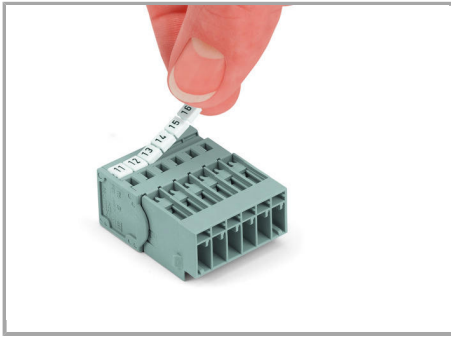

Labeling a male connector with
CAGE CLAMP® connection via Mini-WSB
quick markers.

Familie de produse

X-COM

[Afișare globală produse din familie.](#)

Supus modificărilor.