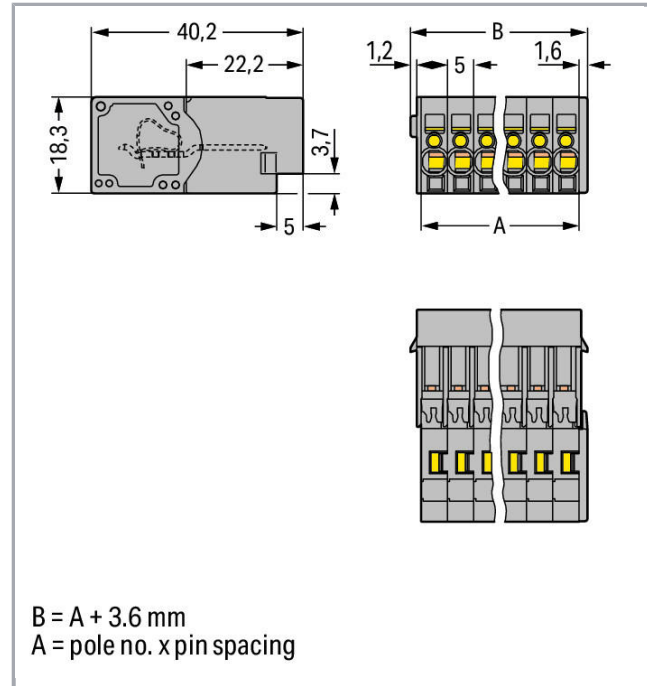

Date

Electrical data

Ratings per IEC/EN 60664-1

Nominal voltage (III/3)	500 V
Rated surge voltage (III/3)	6 kV
Rated current	32 A
Legend (ratings)	(III / 3) ≙ Overvoltage category III / Pollution degree 3

Connection data

Connection technology	CAGE CLAMP®
Actuation type	Operating tool
Connectable conductor materials	Copper

Supus modificărilor.

WAGO Kontakttechnik GmbH & Co. KG
/Representative Office Romania
Sos. Pipera-Tunari nr. 1/1
building 1, 2nd floor | 077190 Voluntari, Ilfov
Tel.: +40-(0)31 421 85 68 | Email: info-RO@wago.com

Aveți întrebări despre produsele noastre?
Vă stăm la dispoziție pentru preluarea apelului la +40 (0) 31 421 85 68.