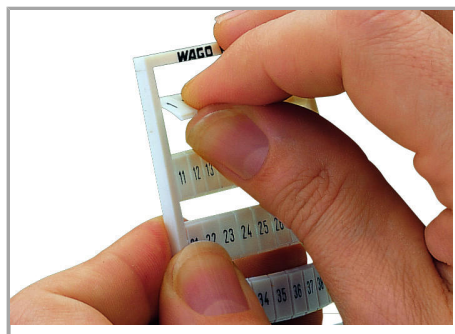

Fire load	0,257 MJ

Commercial data

Product Group	2 (Terminal Block Accessories)
Packaging type	bag
Country of origin	DE
GTIN	4017332529716
Customs tariff number	491 19900000

Counterpart

Installation Notes

Application

Separating a strip from the WMB marker card.