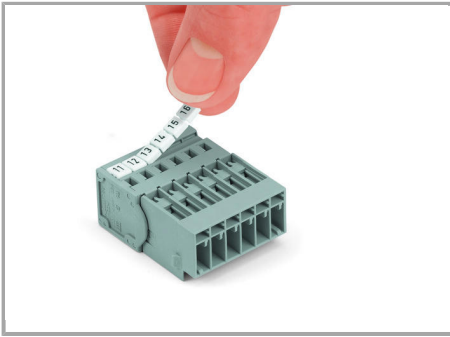

Supus modificărilor.

Operating tool

Inserting a conductor via operating tool
(example shows a male connector).

Application

Male connector with CAGE CLAMP® and
mounting flanges

1-connector female plug, straight

Marking

Supus modificărilor.

Labeling a male connector with
CAGE CLAMP® connection via Mini-WSB
quick markers.

Familie de produse

X-COM

Afișare globală produse din familie.

Supus modificărilor.