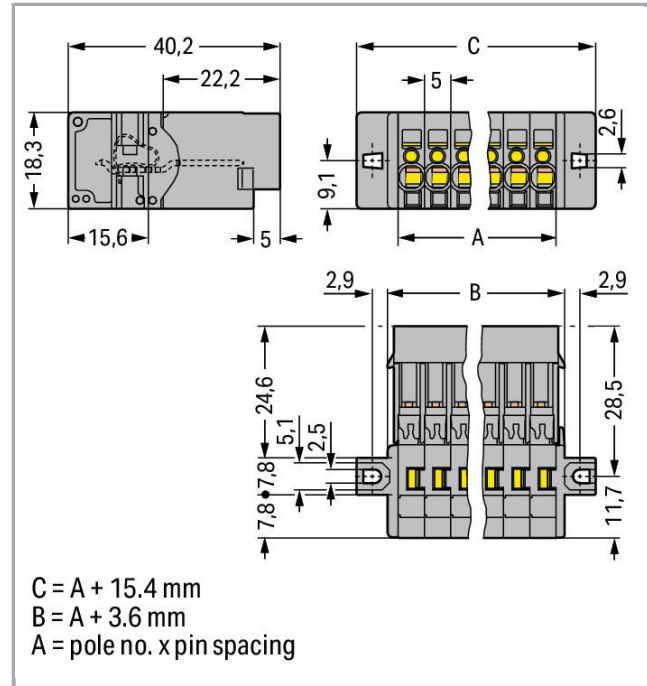

Fișă tehnică | Număr articol: 769-615/002-000

1-conductor male connector; clamping collar; 4 mm²; Pin spacing 5 mm; 15-pole; 4,00 mm²; gray

www.wago.com/769-615/002-000

RoHS Compliant

BOMcheck.net

Culoare: ■

Geometrical Data

Pin spacing	5 mm / 0.197 inch
Width	90.4 mm / 3.559 inch
Height from the surface	18.3 mm / 0.72 inch
Depth	40.2 mm / 1.583 inch

Mechanical data

Mounting type	Mounting flange
---------------	-----------------