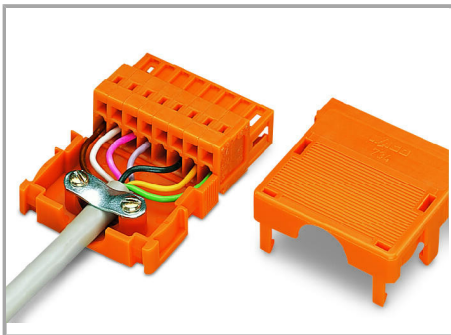

RoHS Compliant

Culoare:

Descriere articol

- Suitable for cable clamp
- 1 x cable outlet, rear

Date

Electrical data

Ratings per IEC/EN 60664-1

Legend (ratings)

Application

Strain relief housing for 734 Series Male and Female Connectors with CAGE CLAMP® connection.

Supus modificărilor.