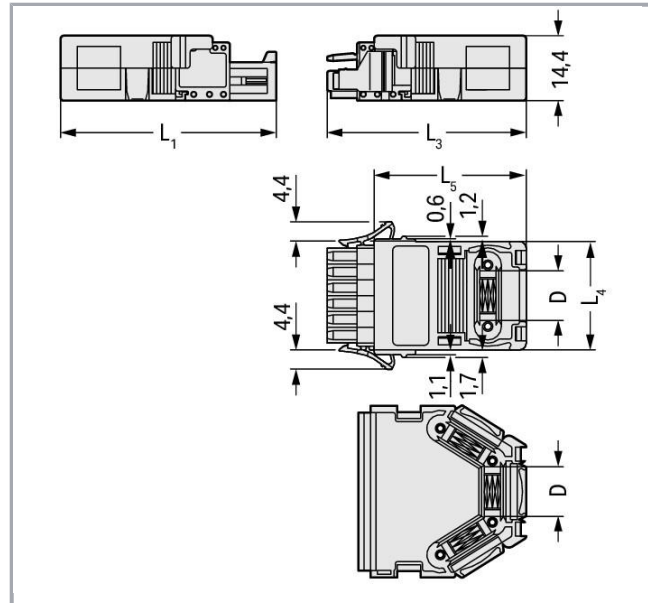

RoHS Compliant

Culoare:

Descriere articol

- Suitable for cable clamp
- 1 x cable outlet, rear

Date

Electrical data

Ratings per IEC/EN 60664-1

Legend (ratings)

(III / 2) $\hat{=}$ Overvoltage category III / Pollution degree 2

Approvals per UL 1059

Approvals per

UL 1059

Supus modificărilor.

Connection data

Pole No.	8
Number of connection types	1

Geometrical Data

Pin spacing	3.5 mm / 0.138 inch
Width	31 mm / 1.22 inch
Height	14.4 mm / 0.567 inch
Depth	33.7 mm / 1.327 inch

Mechanical data

Suitable	for 1-conductor male and female connectors
----------	--

Material Data