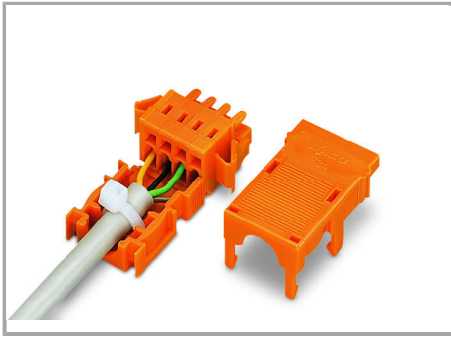

4-pole, 1-conductor female connector, with locking levers and strain relief housing (2- to 5-pole strain relief housing suitable only for cable ties)