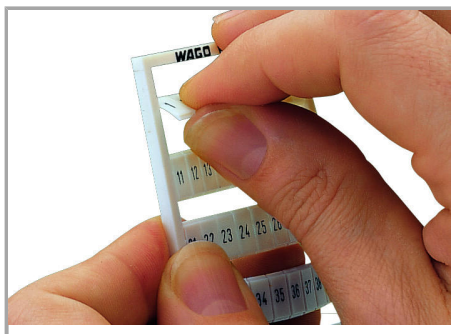

Darstellung des Aufdrucks	consecutive numbers per strip
Pre-assembly	10 strips with 10 markers per card

Geometrical Data

Marker/Strip width	5 ... 5.2 mm
Marker width	5 mm

Material Data

Color	white
Weight	8,4 g
Fire load	0,256 MJ

Commercial data

Product Group	2 (Terminal Block Accessories)
Packaging type	bag
Country of origin	DE
GTIN	4044918934480
Customs tariff number	49119900000

Counterpart

Installation Notes

Application

Separating a strip from the WMB marker card.