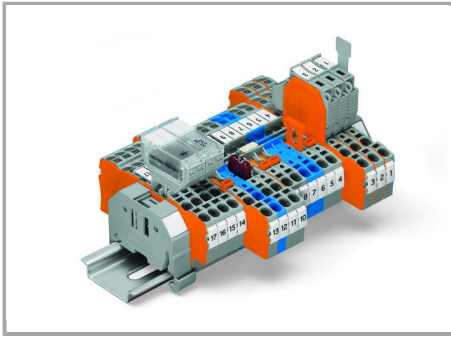

The monitoring of control and operating current circuits with LED modules on rail-mount terminal blocks provides several advantages:

- No additional cost for assembly and wiring
- ■
- Separation into functional and wiring levels
- ■
- Fast and easy replacement of other functional units
- ■

Additional advantages:

- Polarized switching direction
- ■
- Terminal blocks/modules provide high-density wiring in a width of just 5.2 mm
- ■

Supus modificărilor.