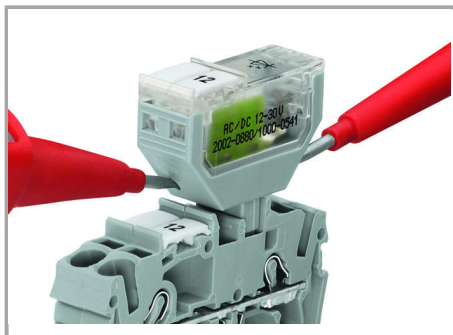

Fișă tehnică | Număr articol: 2002-800/1000-541

Component plug; for carrier terminal blocks; 1-pole; LED (red); 5.2 mm wide;
Operating temperature 85°C max.; gray

www.wago.com/2002-800/1000-541

RoHS Compliant

Supus modificărilor.

Dimensions of carrier terminal blocks with a pluggable LED module:

66.1 mm / 2.62 inch for 2002-1661

76.8 mm / 3.02 inch for 2002-1761

87.5 mm / 3.45 inch for 2002-1861

72.9 mm / 2.87 inch for 2002-1961

Testing

Testing can also be performed via 2-pole test plugs.

Marking

Supus modificărilor.

Labelling via WMB Multi markers and marking strips.

Familie de produse

TOPJOB® S

TOPJOB® S: In various industrial applications and modern building installations, WAGO's wide and versatile range of rail-mount terminal blocks provides more than just reliable electrical connections.