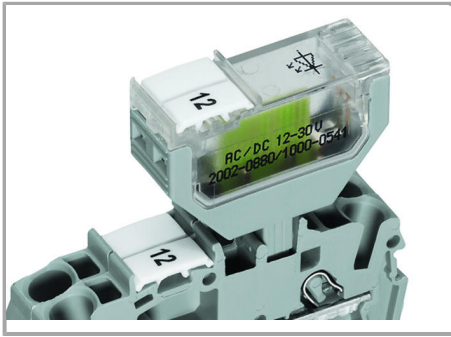

Fișă tehnică | Număr articol: 2002-800/1000-541

Component plug; for carrier terminal blocks; 1-pole; LED (red); 5.2 mm wide;
Operating temperature 85°C max.; gray

www.wago.com/2002-800/1000-541

RoHS Compliant

Supus modificărilor.

Dimensions of carrier terminal blocks with a pluggable LED module:

66.1 mm / 2.62 inch for 2002-1661

76.8 mm / 3.02 inch for 2002-1761

87.5 mm / 3.45 inch for 2002-1861

72.9 mm / 2.87 inch for 2002-1961

Testing

Testing can also be performed via 2-pole test plugs.

Marking

Supus modificărilor.

Labelling via WMB Multi markers and marking strips.

Familie de produse

TOPJOB® S

TOPJOB® S: In various industrial applications and modern building installations, WAGO's wide and versatile range of rail-mount terminal blocks provides more than just reliable electrical connections.