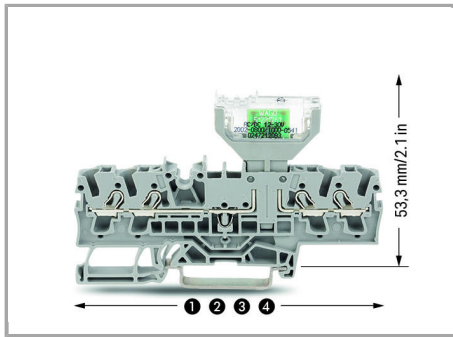

Dimensions of carrier terminal blocks with a pluggable LED module:

66.1 mm / 2.62 inch for 2002-1661

76.8 mm / 3.02 inch for 2002-1761

87.5 mm / 3.45 inch for 2002-1861

72.9 mm / 2.87 inch for 2002-1961