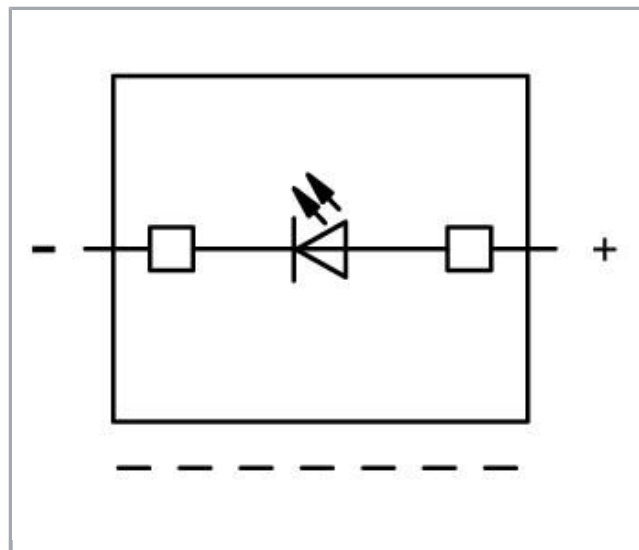

Fișă tehnică | Număr articol: 2002-800/1000-541

Component plug; for carrier terminal blocks; 1-pole; LED (red); 5.2 mm wide;
Operating temperature 85°C max.; gray

www.wago.com/2002-800/1000-541

RoHS Compliant