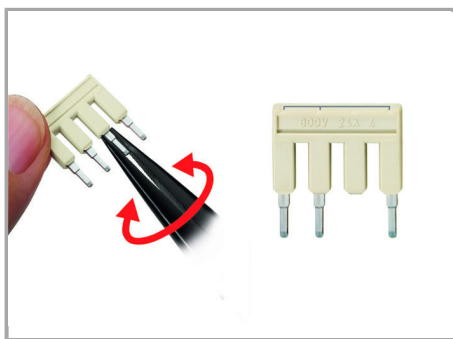

Custom push-in type jumper bars are created by breaking off jumper contacts.