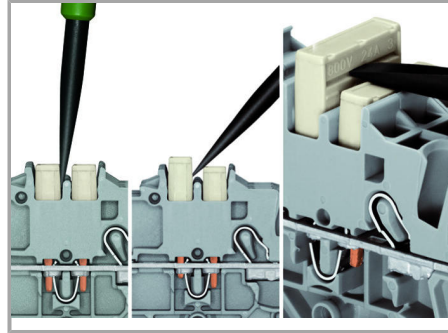

### Jumpered

The push-in type jumper bar system is based on the common plug and socket principle. Each terminal block is spring-loaded with a double socket and a resilient CrNi steel spring. The jumper contact material is pure electrolytic copper, which allows for an extremely small design capable of carrying the full-rated current of the terminal block. Ground terminal blocks can also be commoned using the same jumper system. Custom jumpers are created by breaking and removing jumper contacts (2000, 2001, 2002, 2004 Series).