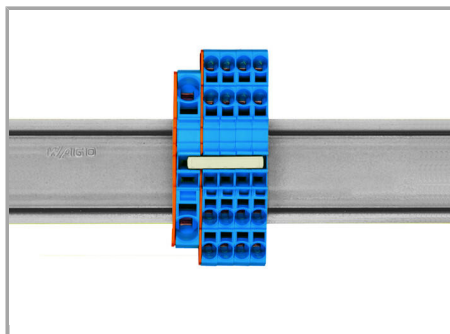

### Jumpered

The push-in type jumper bar system is based on the common plug and socket principle. Each terminal block is spring-loaded with a double socket and a resilient CrNi steel spring. The jumper contact material is pure electrolytic copper, which allows for an extremely small design capable of carrying the full-rated current of the terminal block. Ground terminal blocks can also be commoned using the same jumper system. Custom jumpers are created by breaking and removing jumper contacts (2000, 2001, 2002, 2004 Series).

### Jumpered

Supus modificărilor.

Custom push-in type jumper bars are created by breaking off jumper contacts.

Marking a push-in type jumper bar using a felt-tip pen.

500 V

300 V

#### Jumpered

Stepping down via push-in type jumper bar.

Stepping down via push-in type jumper bar.

Commoning via closed terminal side with end plate allows jumpering over two cross-section sizes, e.g., from 16 mm<sup>2</sup> (6 AWG) to 6 mm<sup>2</sup> (10 AWG) or from 6 mm<sup>2</sup> (10 AWG) to 2.5 mm<sup>2</sup> (14 AWG) (see illustration above).