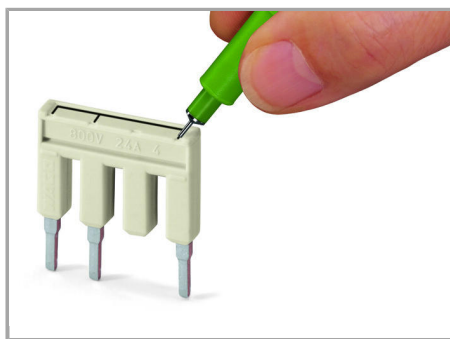

Marking a push-in type jumper bar using a felt-tip pen.

500 V

300 V