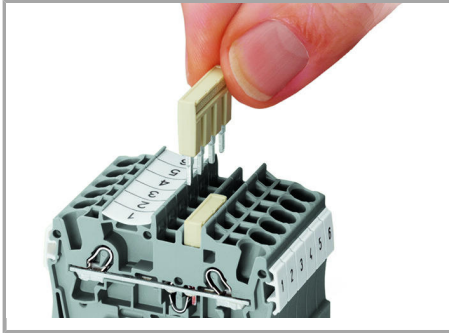

### Jumpered

The push-in type jumper bar system is based on the common plug and socket principle. Each terminal block is spring-loaded with a double socket and a resilient CrNi steel spring. The jumper contact material is pure electrolytic copper, which allows for an extremely small design capable of carrying the full-rated current of the terminal block. Ground terminal blocks can also be commoned using the same jumper system. Custom jumpers are created by breaking and removing jumper contacts (2000, 2001, 2002, 2004 Series).