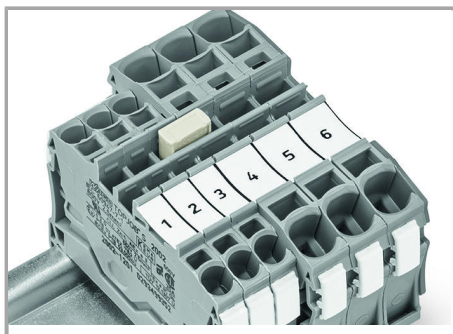

### Jumpered

The push-in type jumper bar system is based on the common plug and socket principle. Each terminal block is spring-loaded with a double socket and a resilient CrNi steel spring. The jumper contact material is pure electrolytic copper, which allows for an extremely small design capable of carrying the full-rated current of the terminal block. Ground terminal blocks can also be commoned using the same jumper system. Custom jumpers are created by breaking and removing jumper contacts (2000, 2001, 2002, 2004 Series).

### Jumpered

Supus modificărilor.

Custom push-in type jumper bars are created by breaking off jumper contacts.

Marking a push-in type jumper bar using a felt-tip pen.

500 V

300 V

#### Jumpered

Stepping down via push-in type jumper bar.

Stepping down via push-in type jumper bar.

Commoning via closed terminal side with end plate allows jumpering over two cross-section sizes, e.g., from 16 mm<sup>2</sup> (6 AWG) to 6 mm<sup>2</sup> (10 AWG) or from 6 mm<sup>2</sup> (10 AWG) to 2.5 mm<sup>2</sup> (14 AWG) (see illustration above).