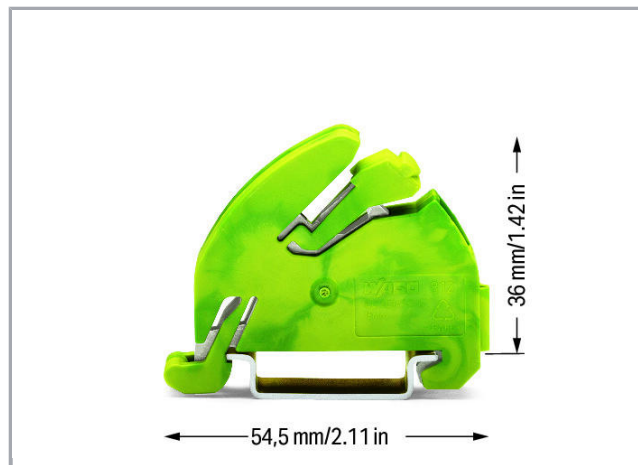

Fișă tehnică | Număr articol: 812-141

Ground busbar carrier; with contact to DIN 35 rail; green-yellow

www.wago.com/812-141

RoHS Compliant

[BOMcheck.net](https://www.bomcheck.net)

Culoare:

Date

Geometrical Data

Width	11 mm / 0.433 inch
Height from upper-edge of DIN-rail	36 mm / 1.417 inch
Depth	54.5 mm / 2.146 inch

Material Data

Color	green-yellow
Fire load	0,223 MJ
Weight	20,7 g

Supus modificărilor.

WAGO Kontakttechnik GmbH & Co. KG
/Representative Office Romania
Sos. Pipera-Tunari nr. 1/1
building 1, 2nd floor | 077190 Voluntari, Ilfov
Tel.: +40-(0)31 421 85 68 | Email: info-RO@wago.com