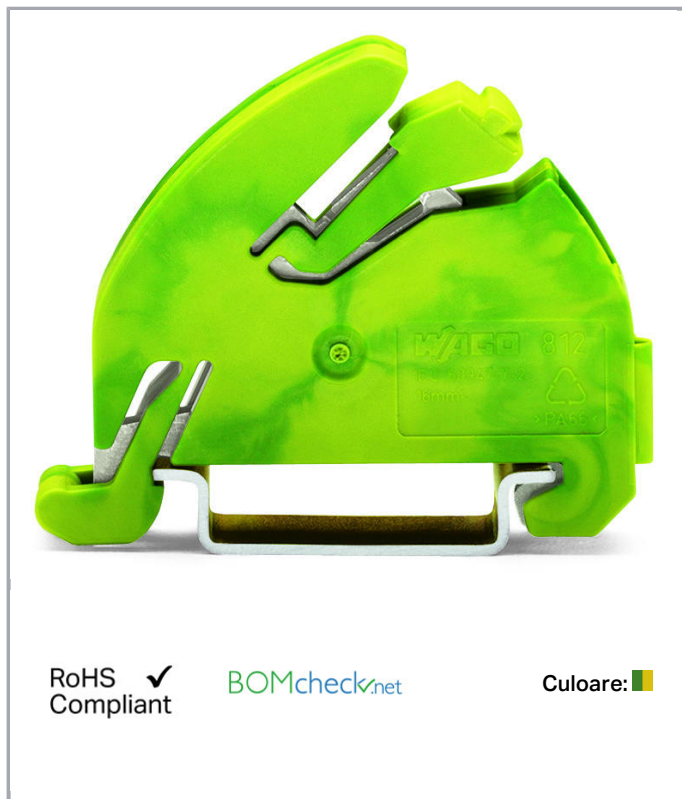

Fișă tehnică | Număr articol: 812-141

Ground busbar carrier; with contact to DIN 35 rail; green-yellow

www.wago.com/812-141

RoHS Compliant

[BOMcheck.net](https://www.bomcheck.net)

Culoare:

Date

Geometrical Data

Width	11 mm / 0.433 inch
Height from upper-edge of DIN-rail	36 mm / 1.417 inch
Depth	54.5 mm / 2.146 inch

Material Data

Color	green-yellow
Fire load	0,223 MJ
Weight	20,7 g

Supus modificărilor.

WAGO Kontakttechnik GmbH & Co. KG
/Representative Office Romania
Sos. Pipera-Tunari nr. 1/1
building 1, 2nd floor | 077190 Voluntari, Ilfov
Tel.: +40-(0)31 421 85 68 | Email: info-RO@wago.com