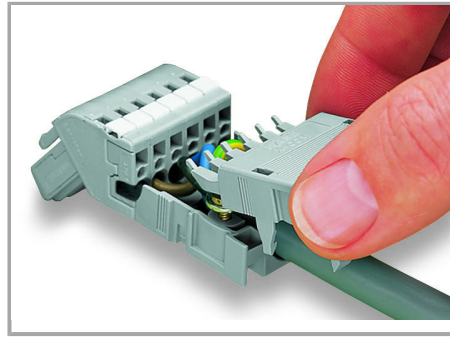

Descărcare

WSCAD Universe 769-1607

URL

Descărcare

Installation Notes

Installation

Supus modificărilor.

2- to 5-pole strain relief housings feature one cable outlet (rear side).

Snapping on a strain relief housing.

Snap-on type strain relief housing, consists of strain relief support and housing, 6-pole and 1-conductor female plugs, angled, 6-pole

6- to 9-pole strain relief housings feature two cable outlets and one cover.