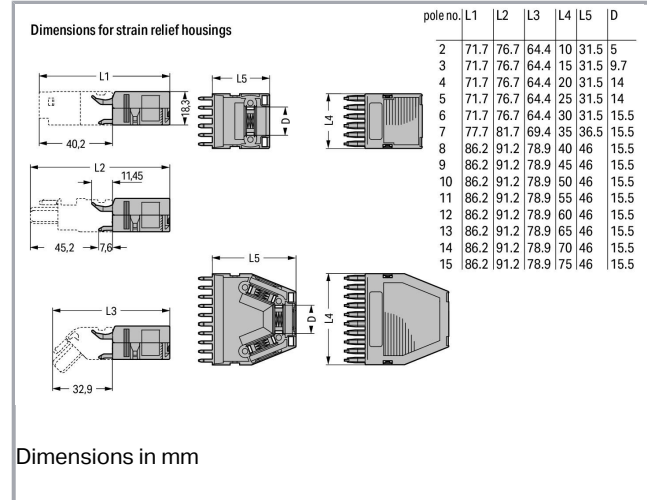

RoHS Compliant

[BOMcheck.net](https://www.bomcheck.net)

Culoare:

Date

Connection data

Pole No. 7

Geometrical Data

Width 35 mm / 1.378 inch
 Height 18.3 mm / 0.72 inch
 Depth 36.5 mm / 1.437 inch

Material Data

Color gray
 Fire load 0,218 MJ
 Weight 7,8 g

Supus modificărilor.

Commercial data

Product Group	18 (X-COM-System)
Packaging type	BOX
Country of origin	DE
GTIN	4017332715126
Customs tariff number	85389099990