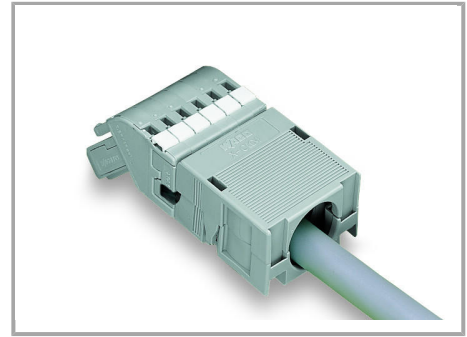

Descărcare

WSCAD Universe 769-1607

URL

Descărcare

Installation Notes

Installation

Supus modificărilor.

2- to 5-pole strain relief housings feature one cable outlet (rear side).

Snapping on a strain relief housing.

Snap-on type strain relief housing, consists of strain relief support and housing, 6-pole and 1-conductor female plugs, angled, 6-pole

6- to 9-pole strain relief housings feature two cable outlets and one cover.