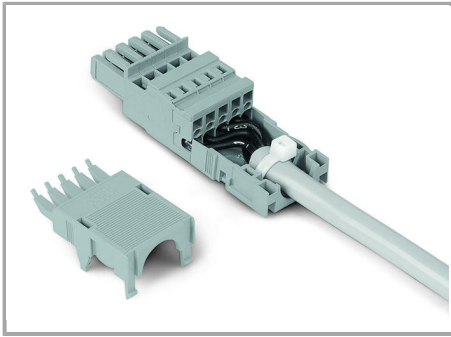

Descărcare

WSCAD Universe 769-1607

URL

Descărcare

Installation Notes

Installation

Supus modificărilor.

2- to 5-pole strain relief housings feature one cable outlet (rear side).

Snapping on a strain relief housing.

Snap-on type strain relief housing, consists of strain relief support and housing, 6-pole and 1-conductor female plugs, angled, 6-pole

6- to 9-pole strain relief housings feature two cable outlets and one cover.