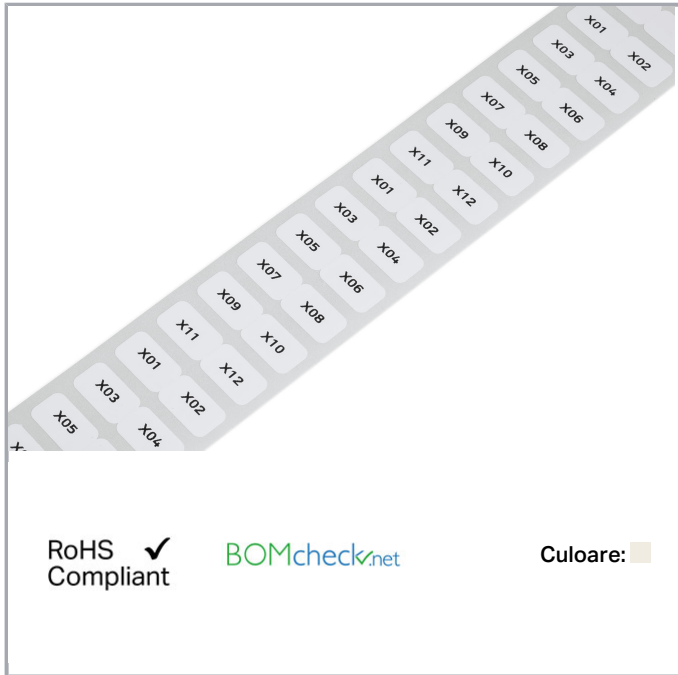

## Fișă tehnică | Număr articol: 210-806

Labels; for Smart Printer; permanent adhesive; 9 x 15 mm; white

[www.wago.com/210-806](http://www.wago.com/210-806)

#### Technical Data

Marking	plain
Marking	plain
Pre-assembly	3,000 labels/reel
Marking device	Smart Printer (Thermal Transfer Printer)