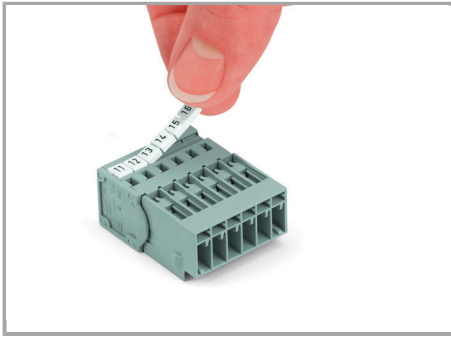

Fișă tehnică | Număr articol: 769-607

1-conductor male connector; 4 mm²; Pin spacing 5 mm; 7-pole; 4,00 mm²; gray

www.wago.com/769-607

RoHS
Compliant

BOMcheck.net

Culoare: ■

Date

Electrical data

Application

Male connector with CAGE CLAMP®
connection

1-connector female plug, straight

Marking

Supus modificărilor.

Labeling a male connector with
CAGE CLAMP® connection via Mini-WSB
quick markers.

Familie de produse