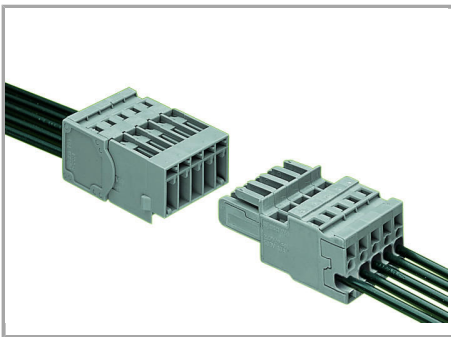

Fișă tehnică | Număr articol: 769-607

1-conductor male connector; 4 mm²; Pin spacing 5 mm; 7-pole; 4,00 mm²; gray

www.wago.com/769-607

RoHS
Compliant

BOMcheck.net

Culoare: ■

Date

Electrical data

Application

Male connector with CAGE CLAMP®
connection

1-connector female plug, straight

Marking

Supus modificărilor.

Labeling a male connector with
CAGE CLAMP® connection via Mini-WSB
quick markers.

Familie de produse