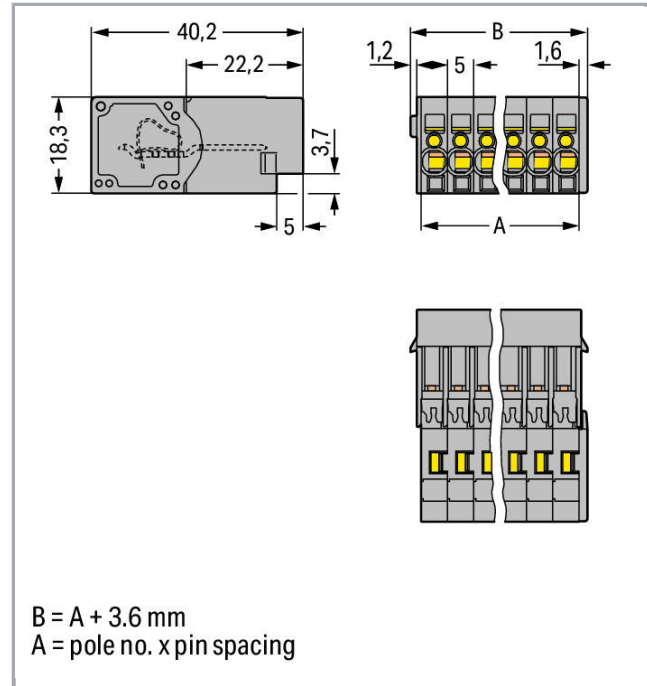

Fișă tehnică | Număr articol: 769-607

1-conductor male connector; 4 mm²; Pin spacing 5 mm; 7-pole; 4,00 mm²; gray

www.wago.com/769-607

RoHS
Compliant

BOMcheck.net

Culoare: ■

Date

Electrical data

Ratings per IEC/EN 60664-1

Nominal voltage (III/3)	500 V
Rated surge voltage (III/3)	6 kV
Rated current	32 A
Legend (ratings)	(III / 3) ≙ Overvoltage category III / Pollution degree 3

Connection data

Connection technology	CAGE CLAMP®
Actuation type	Operating tool
Connectable conductor materials	Copper

Geometrical Data

Pin spacing	5 mm / 0.197 inch
Width	38,6 mm / 1.52 inch
Height	18,3 mm / 0.72 inch
Depth	40,2 mm / 1.583 inch

Plug connection

Contact type (pluggable connector)	Male connector/plug
Connector (connection type)	for conductors