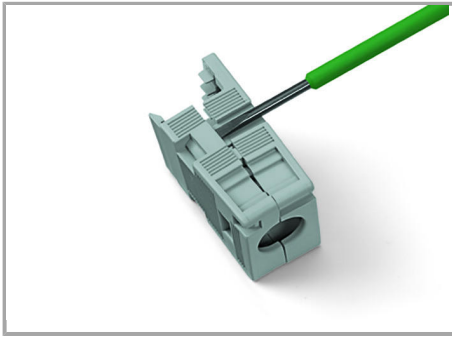

Disassembling a strain relief housing is only possible using an operating tool (e.g., 210-719).

Supus modificărilor.