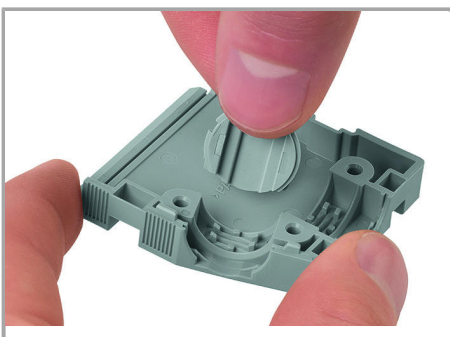

URL

Descărcare

Installation Notes

Assembly

Snapping a cover into the unused cable outlet.

Assembly

Strain relief housing shown with a male connector equipped with CAGE CLAMP®

Assembly