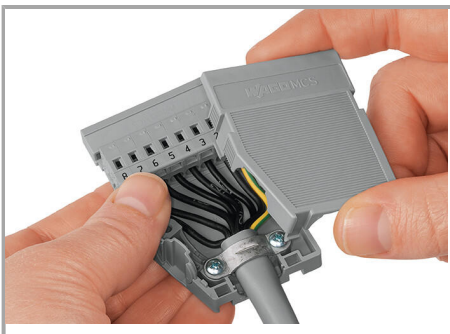

URL

Descărcare

Installation Notes

Assembly

Snapping a cover into the unused cable outlet.

Assembly

Strain relief housing shown with a male connector equipped with CAGE CLAMP®

Assembly