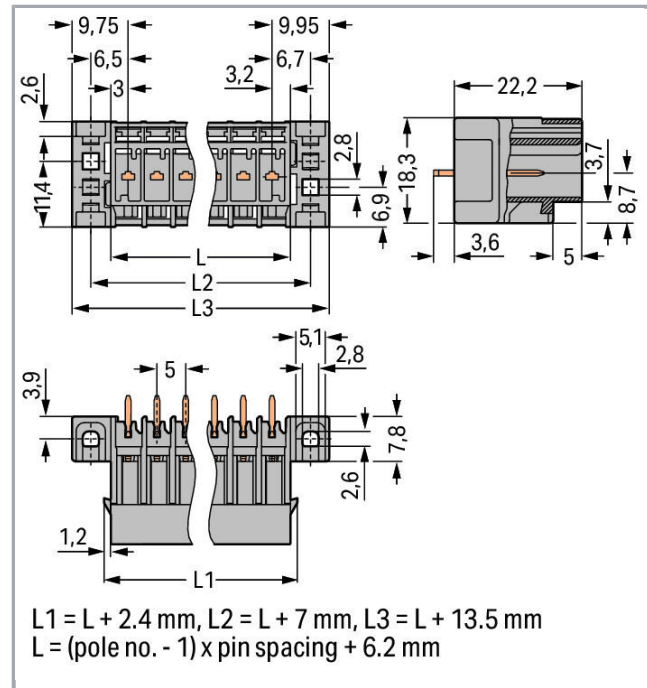

Date

Electrical data

Ratings per IEC/EN 60664-1

Nominal voltage (III/3)	250 V
Rated surge voltage (III/3)	4 kV
Rated voltage (III/2)	500 V
Rated surge voltage (III/2)	4 kV
Rated current	32 A
Legend (ratings)	(III / 3) ≙ Overvoltage category III / Pollution degree 3

Supus modificărilor.

WAGO Kontakttechnik GmbH & Co. KG
/Representative Office Romania
Sos. Pipera-Tunari nr. 1/1
building 1, 2nd floor | 077190 Voluntari, Ilfov
Tel.: +40-(0)31 421 85 68 | Email: info-RO@wago.com

Aveți întrebări despre produsele noastre?
Vă stăm la dispoziție pentru preluarea apelului la +40 (0) 31 421 85 68.