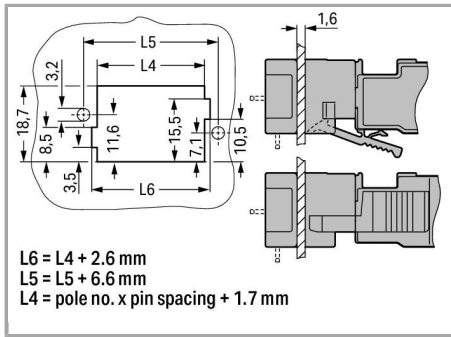

Cutout

Male headers with solder pins and fixing flanges