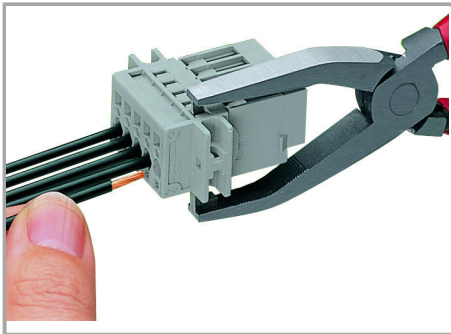

Inserting a conductor

Operating tool

Inserting a conductor via operating tool
(example shows a male connector).

Application

Supus modificărilor.