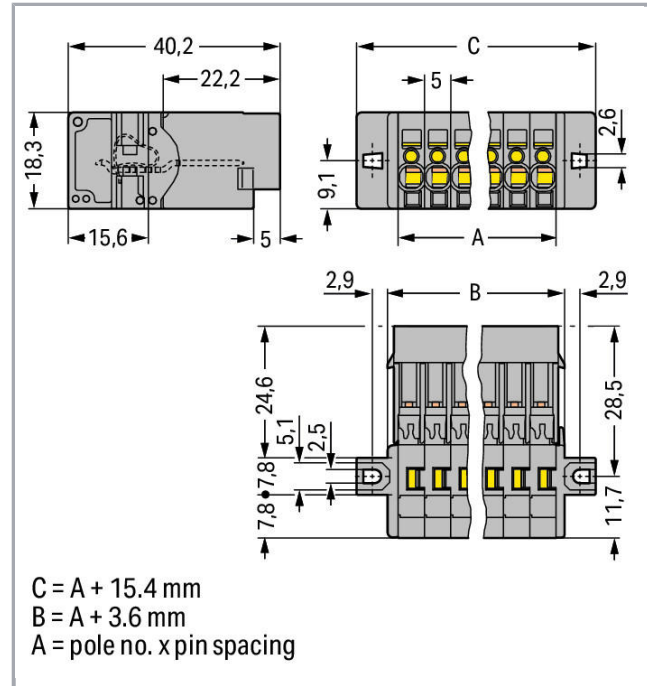

Fișă tehnică | Număr articol: 769-609/002-000

1-conductor male connector; clamping collar; 4 mm²; Pin spacing 5 mm; 9-pole; 4,00 mm²; gray

www.wago.com/769-609/002-000

RoHS Compliant

BOMcheck.net

Culoare: ■

Geometrical Data

Pin spacing	5 mm / 0.197 inch
Width	60.4 mm / 2.378 inch
Height from the surface	18.3 mm / 0.72 inch
Depth	40.2 mm / 1.583 inch

Mechanical data

Mounting type	Mounting flange
---------------	-----------------