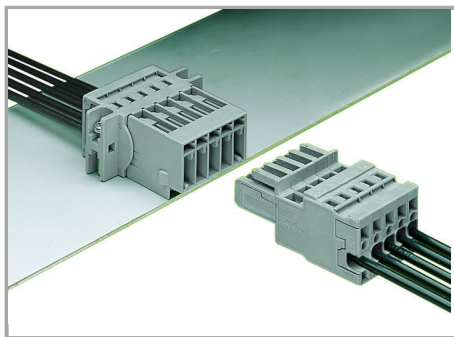

Fișă tehnică | Număr articol: 769-609/002-000

1-conductor male connector; clamping collar; 4 mm²; Pin spacing 5 mm; 9-pole; 4,00 mm²; gray

www.wago.com/769-609/002-000

RoHS Compliant

BOMcheck.net

Culoare: ■

Inserting a conductor via operating tool
(example shows a male connector).

Application

Supus modificărilor.

Male connector with CAGE CLAMP® and mounting flanges

1-connector female plug, straight

Marking

Labeling a male connector with CAGE CLAMP® connection via Mini-WSB quick markers.