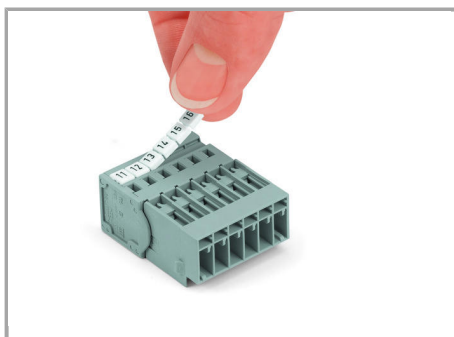

Fișă tehnică | Număr articol: 769-609/002-000

1-conductor male connector; clamping collar; 4 mm²; Pin spacing 5 mm; 9-pole; 4,00 mm²; gray

www.wago.com/769-609/002-000

RoHS Compliant

BOMcheck.net

Culoare: ■

Inserting a conductor via operating tool
(example shows a male connector).

Application

Supus modificărilor.

Male connector with CAGE CLAMP® and mounting flanges

1-connector female plug, straight

Marking

Labeling a male connector with CAGE CLAMP® connection via Mini-WSB quick markers.