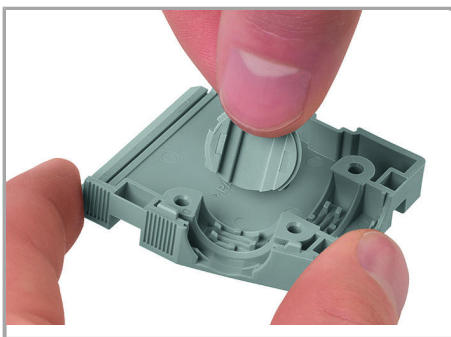

Assembly

Snapping a cover into the unused cable outlet.

Assembly

Supus modificărilor.

Strain relief housing shown with a male connector equipped with CAGE CLAMP®

Assembly

Disassembling a strain relief housing is only possible using an operating tool (e.g., 210-719).