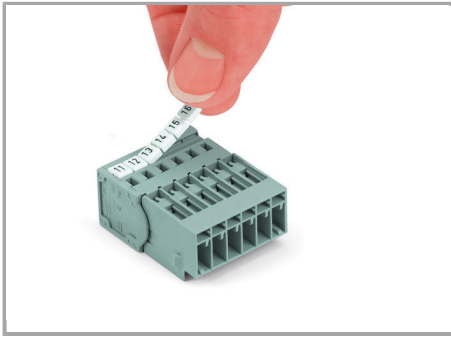

Inserting a conductor

Operating tool

Inserting a conductor via operating tool
(example shows a male connector).

Application

Male connector with CAGE CLAMP®
connection

1-connector female plug, straight

Marking

Supus modificărilor.

Labeling a male connector with
CAGE CLAMP® connection via Mini-WSB
quick markers.

Familie de produse

X-COM

[Afișare globală produse din familie.](#)

Supus modificărilor.