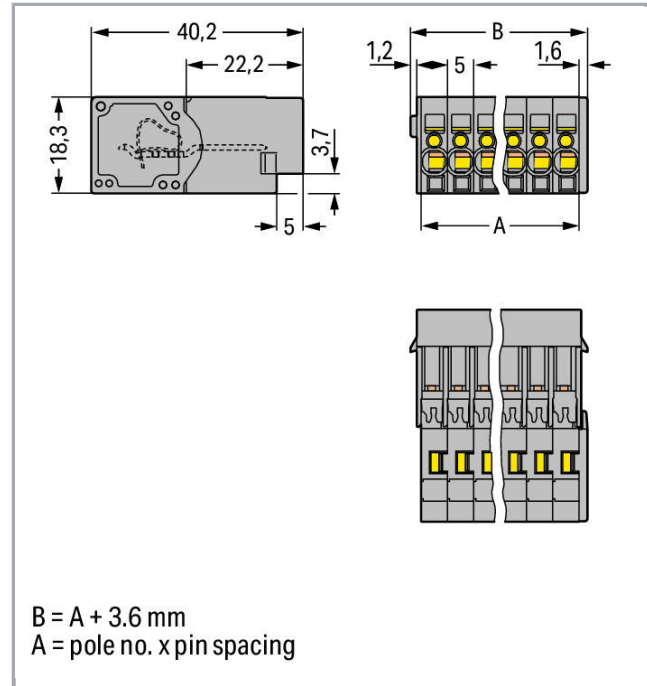

Fișă tehnică | Număr articol: 769-612

1-conductor male connector; 4 mm²; Pin spacing 5 mm; 12-pole; 4,00 mm²; gray

www.wago.com/769-612

RoHS
Compliant

BOMcheck.net

Culoare: ■

Date

Electrical data