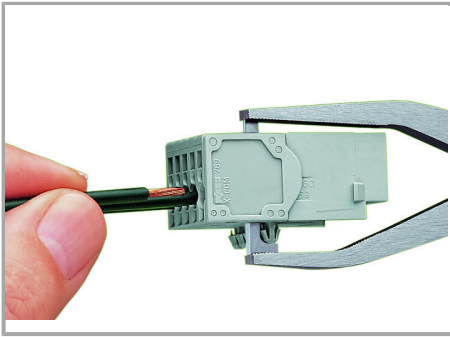

Operating tool

Inserting a conductor via operating tool
(example shows a male connector with snap-in mounting feet).