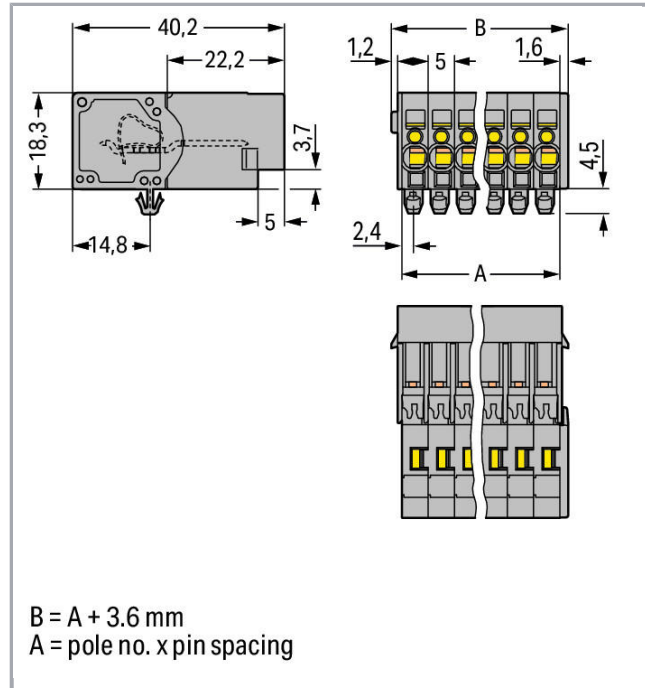

Date

Electrical data

Ratings per IEC/EN 60664-1

Nominal voltage (III/3)	500 V
Rated surge voltage (III/3)	6 kV
Rated current	32 A
Legend (ratings)	(III / 3) ≙ Overvoltage category III / Pollution degree 3

Connection data

Connection technology	CAGE CLAMP®
Actuation type	Operating tool
Connectable conductor materials	Copper

Supus modificărilor.

WAGO Kontakttechnik GmbH & Co. KG
/Representative Office Romania
Sos. Pipera-Tunari nr. 1/1
building 1, 2nd floor | 077190 Voluntari, Ilfov
Tel.: +40-(0)31 421 85 68 | Email: info-RO@wago.com

Aveți întrebări despre produsele noastre?
Vă stăm la dispoziție pentru preluarea apelului la +40 (0) 31 421 85 68.