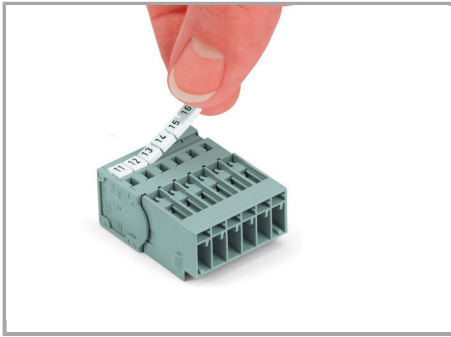

#### Application

Male connector with CAGE CLAMP®  
connection and snap-in mounting feet

1-connector female plug, straight

#### Marking

Supus modificărilor.

Labeling a male connector with  
CAGE CLAMP® connection via Mini-WSB  
quick markers.