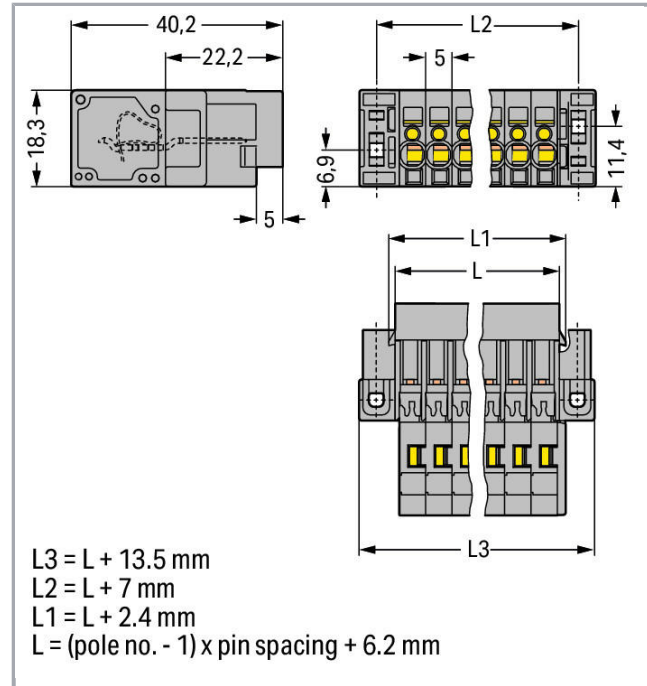

Fișă tehnică | Număr articol: 769-605/004-000

1-conductor male connector; Feedthrough flange; 4 mm²; Pin spacing 5 mm;
5-pole; 4,00 mm²; gray

www.wago.com/769-605/004-000

RoHS Compliant

BOMcheck.net

Culoare: ■

Geometrical Data

Pin spacing	5 mm / 0.197 inch
Width	39,7 mm / 1.563 inch
Height from the surface	18,3 mm / 0.72 inch
Depth	40,2 mm / 1.583 inch

Mechanical data

Mounting type	Mounting flange
---------------	-----------------