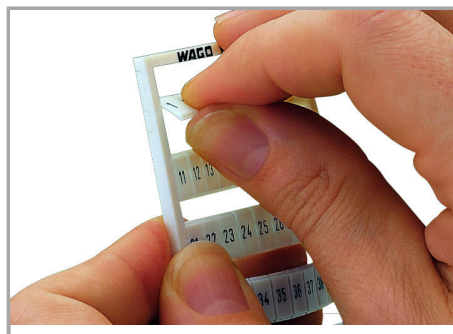

Darstellung des Aufdrucks	consecutive numbers per strip
Pre-assembly	10 strips with 10 markers per card

Geometrical Data

Marker/Strip width	5 ... 5.2 mm
Marker width	5 mm

Material Data

Color	white
Weight	8,4 g
Fire load	0,256 MJ

Commercial data

Product Group	2 (Terminal Block Accessories)
Packaging type	bag
Country of origin	DE
GTIN	4044918934503
Customs tariff number	49119900000

Counterpart

Installation Notes

Application

Separating a strip from the WMB marker card.