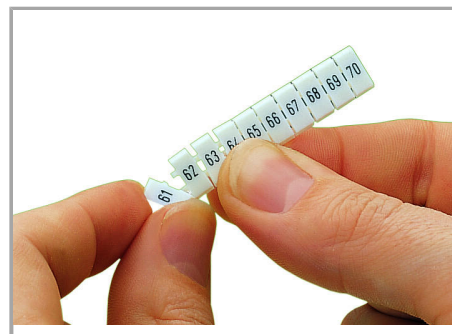

Fișă tehnică | Număr articol: 793-505

WMB marking card; as card; MARKED; 31 ... 40 (10x); not stretchable;

Horizontal marking; snap-on type; white

www.wago.com/793-505

Date

Technical Data

Marking	31 ... 40
Marking (number)	10
Marking direction	Horizontal marking
Marking color	black
Marking type	Digits
Darstellung des Aufdrucks	consecutive numbers per strip
Pre-assembly	10 strips with 10 markers per card

Geometrical Data

Marker/Strip width	5 mm
Marker width	5 mm

Material Data

Color	white
Weight	8,6 g

Supus modificărilor.

WAGO Kontakttechnik GmbH & Co. KG
/Representative Office Romania
Sos. Pipera-Tunari nr. 1/1
building 1, 2nd floor | 077190 Voluntari, Ilfov
Tel.: +40-(0)31 421 85 68 | Email: info-RO@wago.com

Counterpart

Installation Notes

Application

Separating a strip from the WMB marker card.

Stretching a WMB marker strip.

Separating an individual marker from the WMB marker strip – for larger terminal blocks.