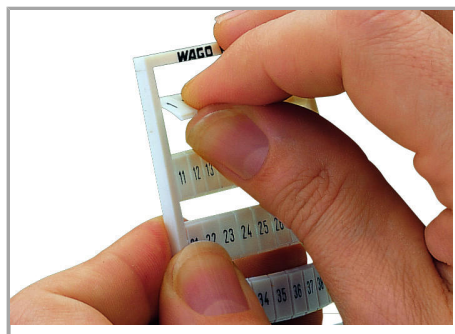

Fișă tehnică | Număr articol: 793-505

WMB marking card; as card; MARKED; 31 ... 40 (10x); not stretchable;

Horizontal marking; snap-on type; white

www.wago.com/793-505

Date

Technical Data

Marking	31 ... 40
Marking (number)	10
Marking direction	Horizontal marking
Marking color	black
Marking type	Digits
Darstellung des Aufdrucks	consecutive numbers per strip
Pre-assembly	10 strips with 10 markers per card

Geometrical Data

Marker/Strip width	5 mm
Marker width	5 mm

Material Data

Color	white
Weight	8,6 g

Supus modificărilor.

WAGO Kontakttechnik GmbH & Co. KG
/Representative Office Romania
Sos. Pipera-Tunari nr. 1/1
building 1, 2nd floor | 077190 Voluntari, Ilfov
Tel.: +40-(0)31 421 85 68 | Email: info-RO@wago.com

Counterpart

Installation Notes

Application

Separating a strip from the WMB marker card.

Stretching a WMB marker strip.

Separating an individual marker from the WMB marker strip – for larger terminal blocks.