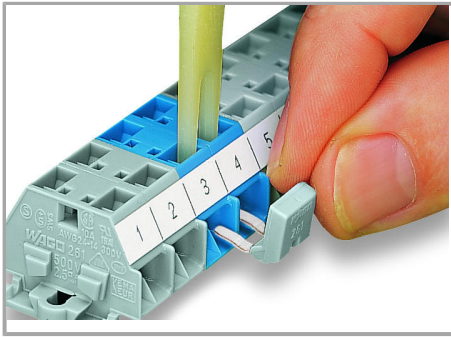

Commoning with comb-style jumper bar.

Supus modificărilor.