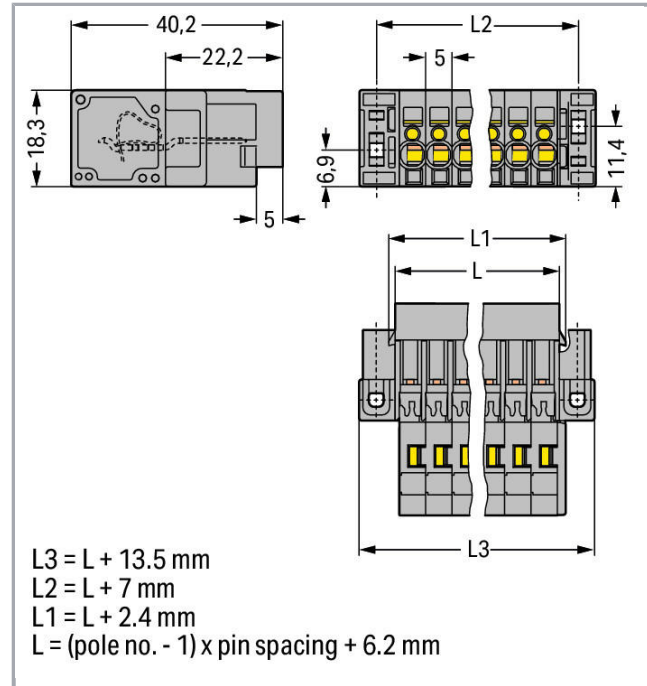

Fișă tehnică | Număr articol: 769-603/004-000

1-conductor male connector; Feedthrough flange; 4 mm²; Pin spacing 5 mm;
3-pole; 4,00 mm²; gray

www.wago.com/769-603/004-000

RoHS Compliant

BOMcheck.net

Culoare: ■

Geometrical Data

Pin spacing	5 mm / 0.197 inch
Width	29,7 mm / 1.169 inch
Height from the surface	18,3 mm / 0.72 inch
Depth	40,2 mm / 1.583 inch

Mechanical data

Mounting type	Mounting flange
---------------	-----------------