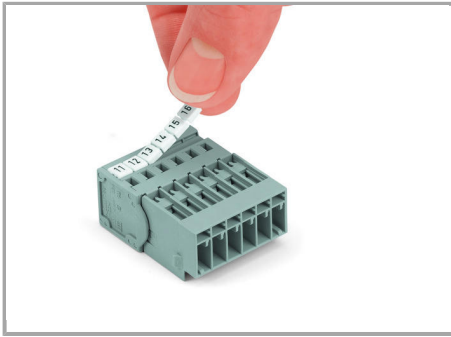

Fișă tehnică | Număr articol: 769-603/004-000

1-conductor male connector; Feedthrough flange; 4 mm²; Pin spacing 5 mm;
3-pole; 4,00 mm²; gray

www.wago.com/769-603/004-000

RoHS Compliant

BOMcheck.net

Culoare: ■

WSCAD Universe 769-603/004-000	URL	Descărcare
--------------------------------	---------------------	----------------------------

Installation Notes

Inserting a conductor

Operating tool

Inserting a conductor via operating tool
(example shows a male connector).

Marking

Supus modificărilor.

Labeling a male connector with
CAGE CLAMP® connection via Mini-WSB
quick markers.

Familie de produse

X-COM

Afișare globală produse din familie.

Supus modificărilor.