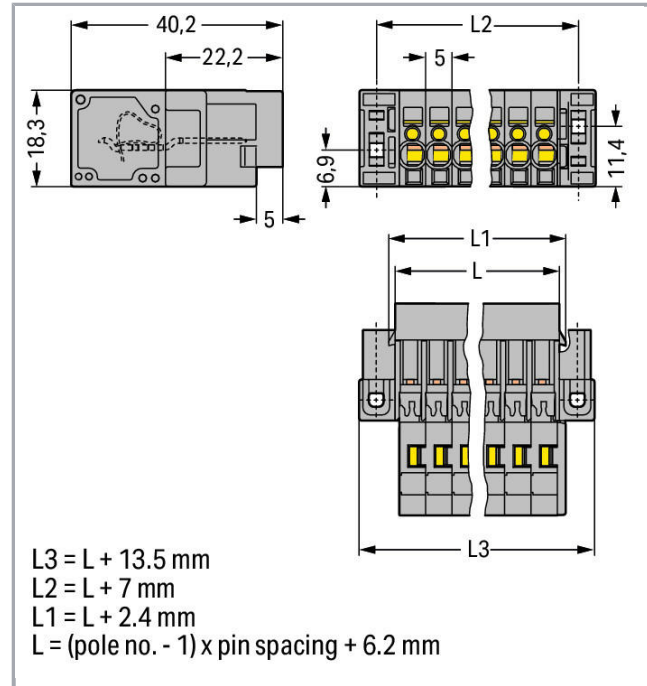

## Fișă tehnică | Număr articol: 769-608/004-000

1-conductor male connector; Feedthrough flange; 4 mm<sup>2</sup>; Pin spacing 5 mm;  
8-pole; 4,00 mm<sup>2</sup>; gray

[www.wago.com/769-608/004-000](http://www.wago.com/769-608/004-000)

### Geometrical Data

Pin spacing	5 mm / 0.197 inch
Width	54.7 mm / 2.154 inch
Height from the surface	18.3 mm / 0.72 inch
Depth	40.2 mm / 1.583 inch