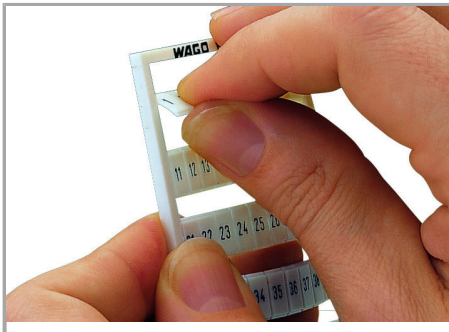

Fire load 0,257 MJ

Commercial data

Product Group	2 (Terminal Block Accessories)
Packaging type	bag
Country of origin	DE
GTIN	4017332396912
Customs tariff number	49119900000

Counterpart

Installation Notes

Application

Separating a strip from the WMB marker card.