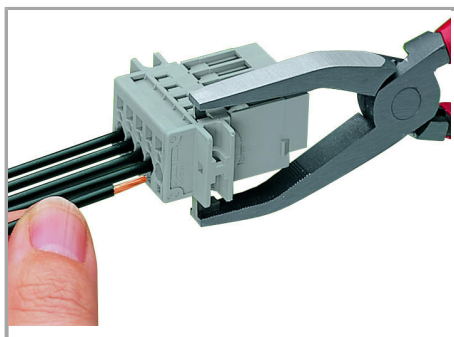

CAD/CAE-Data

CAD data

2D/3D Models 769-610	URL	Descărcare

CAE data

EPLAN Data Portal 769-610	URL	Descărcare

WSCAD Universe 769-610	URL	Descărcare

Installation Notes

Inserting a conductor

Operating tool

Inserting a conductor via operating tool
(example shows a male connector).

Application

Supus modificărilor.