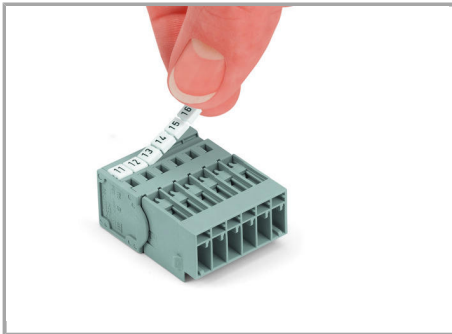

### Inserting a conductor

Operating tool

Inserting a conductor via operating tool  
(example shows a male connector).

### Application

Supus modificărilor.

Male connector with CAGE CLAMP® connection

1-connector female plug, straight

#### Marking

Labeling a male connector with CAGE CLAMP® connection via Mini-WSB quick markers.