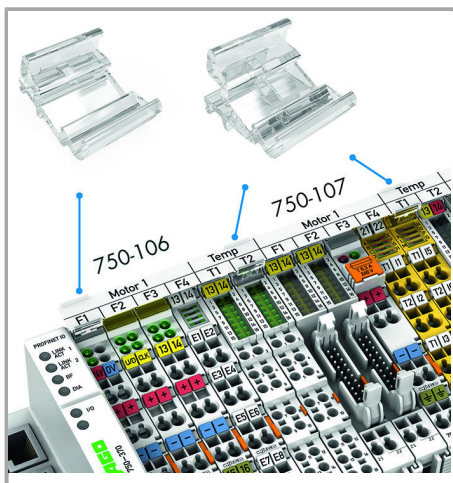

Material Data

Color	transparent
Weight	0,5 g
Fire load	0,014 MJ

Commercial data

Product Group	15 (Remote I/O)
Packaging type	BOX
Country of origin	DE
GTIN	4050821608691
Customs tariff number	39269097900

Counterpart

Descărcări CAD/CAE-Data

CAE data

WSCAD Universe 750-107

[URL](#)

[Descărcare](#)

Installation Notes

Familie de produse

Supus modificărilor.

WAGO Kontakttechnik GmbH & Co. KG
/Representative Office Romania
Sos. Pipera-Tunari nr. 1/1
building 1, 2nd floor | 077190 Voluntari, Ilfov
Tel.: +40-(0)31 421 85 68 | Email: info-RO@wago.com

Aveți întrebări despre produsele noastre?
Vă stăm la dispoziție pentru preluarea apelului la +40 (0) 31 421 85 68.