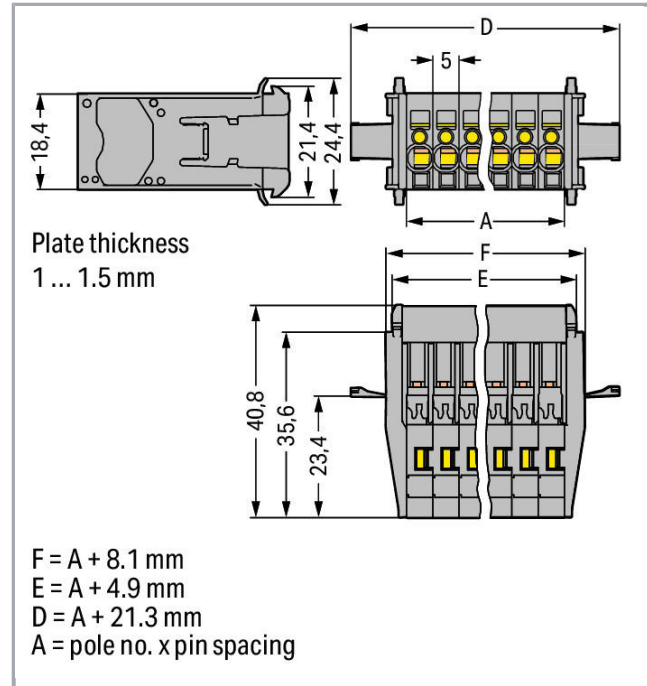

Fișă tehnică | Număr articol: 769-606/005-000

1-conductor male connector; Snap-in flange; 4 mm²; Pin spacing 5 mm; 6-pole; 4,00 mm²; gray

www.wago.com/769-606/005-000

RoHS Compliant

BOMcheck.net

Culoare: ■

Geometrical Data

Pin spacing	5 mm / 0.197 inch
Width	51.3 mm / 2.02 inch
Height	24.4 mm / 0.961 inch
Depth	40.8 mm / 1.606 inch

Mechanical data

Mounting type	Snap-in
---------------	---------

Plug connection