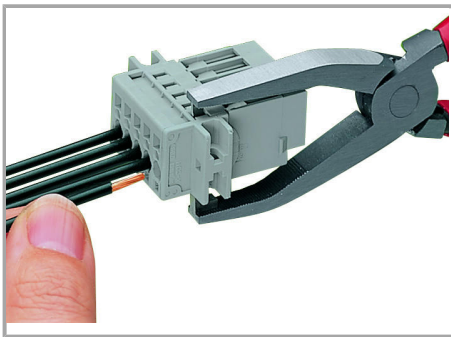

Installation Notes

Installation

Insert male connector with snap-in flanges (769-604/005-000) into the cutout.

Male connector with snap-in flanges

Snap-in mounting without tools

Snap-in mounting without tools

Supus modificărilor.

Sheet metal cutout

Male connectors with CAGE CLAMP® connection (769-6xx/005-000) and snap-in flanges

Inserting a conductor

Operating tool

Inserting a conductor via operating tool (example shows a male connector).