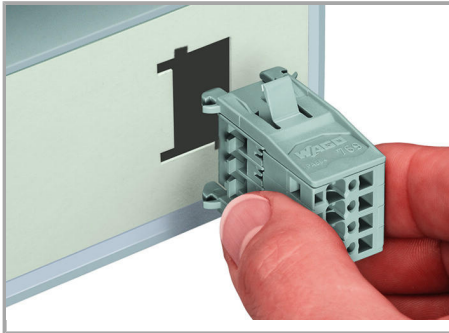

Installation Notes

Installation

Insert male connector with snap-in flanges (769-604/005-000) into the cutout.

Male connector with snap-in flanges

Snap-in mounting without tools

Snap-in mounting without tools