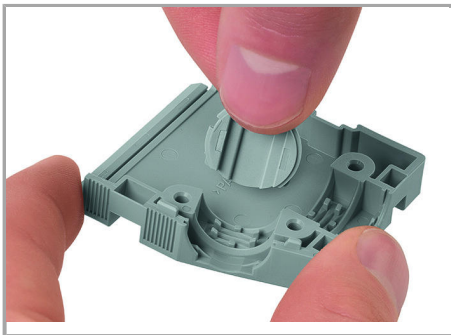

Snapping a cover into the unused cable outlet.

Assembly

Supus modificărilor.

Strain relief housing shown with a male connector equipped with CAGE CLAMP®

Assembly

Disassembling a strain relief housing is only possible using an operating tool (e.g., 210-719).