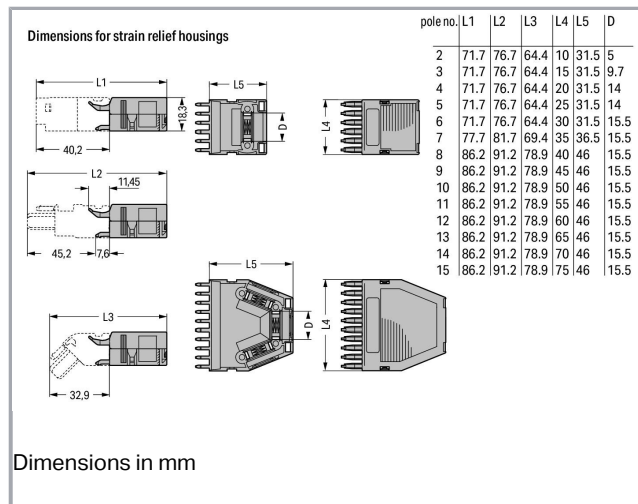

RoHS Compliant

BOMcheck.net

Culoare: ■

Date

Connection data

Pole No.	5
----------	---

Geometrical Data

Width	25 mm / 0.984 inch
Height	18,3 mm / 0.72 inch
Depth	31,5 mm / 1.24 inch