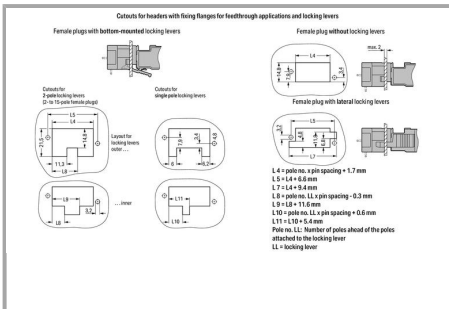

Installation Notes

Assembly

Cutouts for headers with fixing flanges for feedthrough applications and locking levers

Application

Male header with straight or angled solder pins and feedthrough flanges

Male header and 1-conductor female plug with lateral locking levers