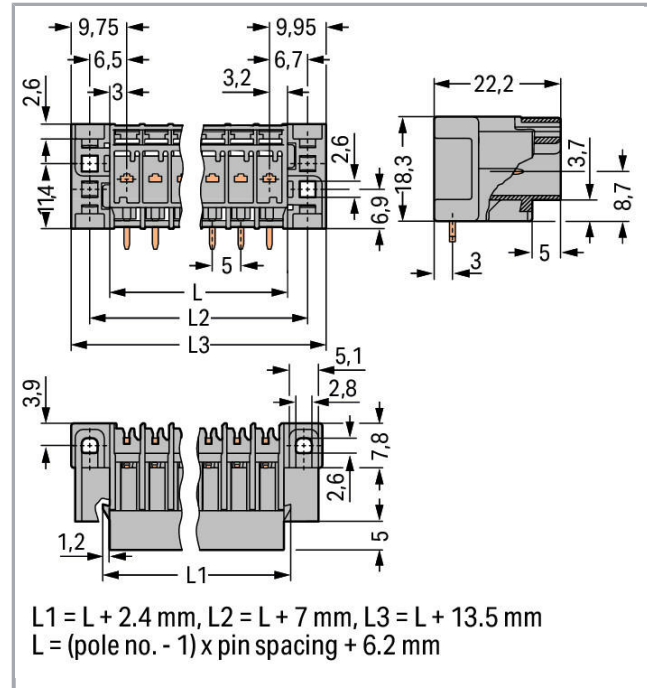

Fișă tehnică | Număr articol: 769-666/004-000

THT male header; 1.0 x 1.0 mm solder pin; angled; Pin spacing 5 mm; 6-pole;
gray

www.wago.com/769-666/004-000

RoHS Compliant

BOMcheck.net

Culoare: ■

Date

Electrical data

Pin spacing	5 mm / 0.197 inch
Width	44.7 mm / 1.76 inch
Height from the surface	18.3 mm / 0.72 inch
Depth	22.2 mm / 0.874 inch

Mechanical data

Mounting type	Mounting flange
---------------	-----------------