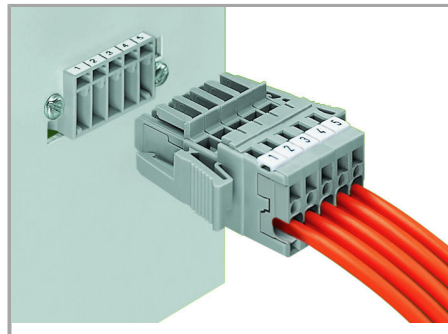

Installation Notes

Assembly

Cutouts for headers with fixing flanges for feedthrough applications and locking levers

Application

Male header with straight or angled solder pins and feedthrough flanges

Male header and 1-conductor female plug with lateral locking levers