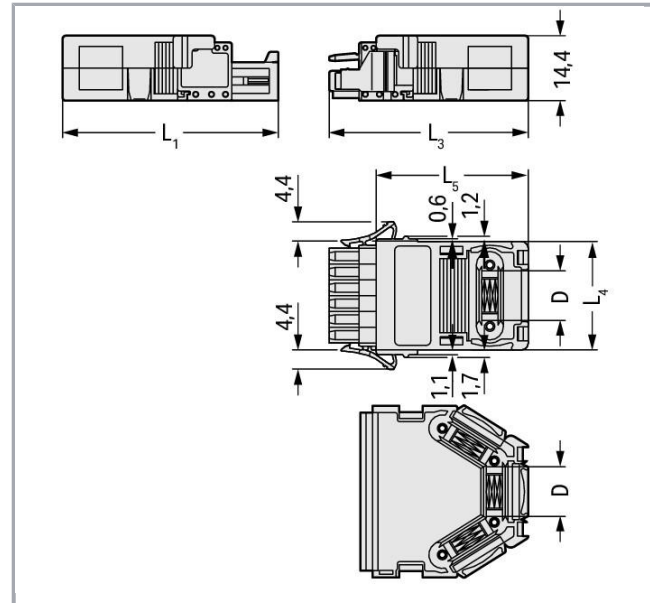

RoHS Compliant

Culoare:

Descriere articol

- Suitable for cable clamp
- 1 x cable outlet, rear

Date

Electrical data

Ratings per IEC/EN 60664-1

Legend (ratings)

Aveți întrebări despre produsele noastre?
Vă stăm la dispoziție pentru preluarea apelului la +40 (0) 31 421 85 68.

Connection data

Pole No.	6
Number of connection types	1

Geometrical Data

Pin spacing	3,5 mm / 0.138 inch
Width	24 mm / 0.945 inch
Height	14,4 mm / 0.567 inch
Depth	33,7 mm / 1.327 inch

Mechanical data

Suitable	for standard male and female connectors
----------	---

Material Data

Color	light gray
Fire load	0,111 MJ
Weight	3,7 g

Commercial data

Product Group	3 (Multi Conn. System)
Packaging type	BOX
Country of origin	DE
GTIN	4017332589703
Customs tariff number	85389099990