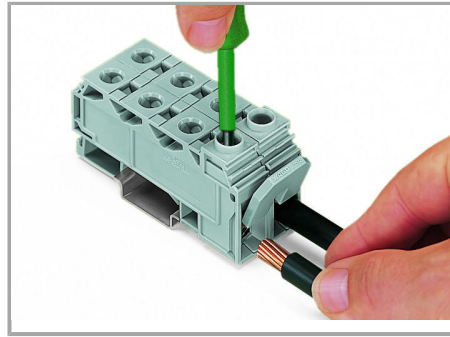

Fișă tehnică | Număr articol: 284-412

Comb-style jumper bar; insulated; Nominal current 125 A; 2-way; gray

www.wago.com/284-412

Date

Electrical data

Ratings per IEC/EN 60664-1

Rated current	125 A
---------------	-------

2D/3D Models 284-412	URL	Descărcare
----------------------	-----	------------

CAE data

WSCAD Universe 284-412	URL	Descărcare
------------------------	-----	------------

Installation Notes

Commoning

Supus modificărilor.

Commoning with comb-style jumper bar.

Connecting 35 mm² (2 AWG) conductors to commoned terminal blocks.

Individual arrangement: 125 A

Screw clamp connection, side-entry wiring

Two jumpers combined in one clamping unit:
100 A