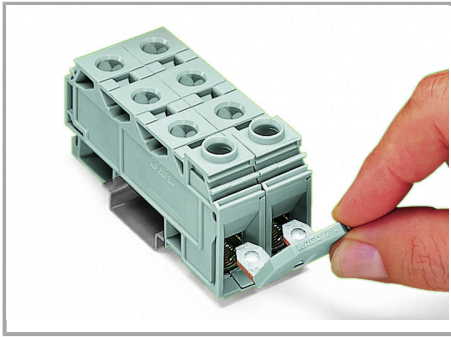

Fișă tehnică | Număr articol: 284-412

Comb-style jumper bar; insulated; Nominal current 125 A; 2-way; gray

www.wago.com/284-412

Date

Electrical data

Ratings per IEC/EN 60664-1

Rated current	125 A
---------------	-------

2D/3D Models 284-412	URL	Descărcare
----------------------	-----	------------

CAE data

WSCAD Universe 284-412	URL	Descărcare
------------------------	-----	------------

Installation Notes

Commoning

Supus modificărilor.

Commoning with comb-style jumper bar.

Connecting 35 mm² (2 AWG) conductors to commoned terminal blocks.

Individual arrangement: 125 A

Screw clamp connection, side-entry wiring

Two jumpers combined in one clamping unit:
100 A