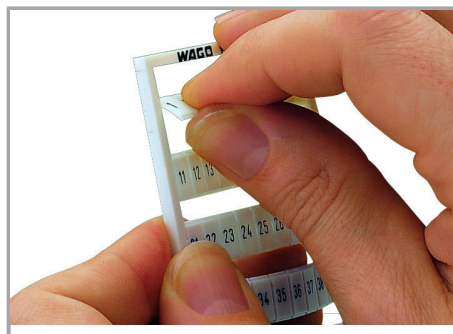

Darstellung des Aufdrucks	consecutive numbers per strip
Pre-assembly	10 strips with 10 markers per card

Geometrical Data

Marker/Strip width	5 mm
Marker width	5 mm

Material Data

Color	white
Weight	8,5 g
Fire load	0,257 MJ

Commercial data

Product Group	2 (Terminal Block Accessories)
Packaging type	bag
Country of origin	DE
GTIN	4017332397209
Customs tariff number	49119900000

Counterpart

Installation Notes

Application

Separating a strip from the WMB marker card.