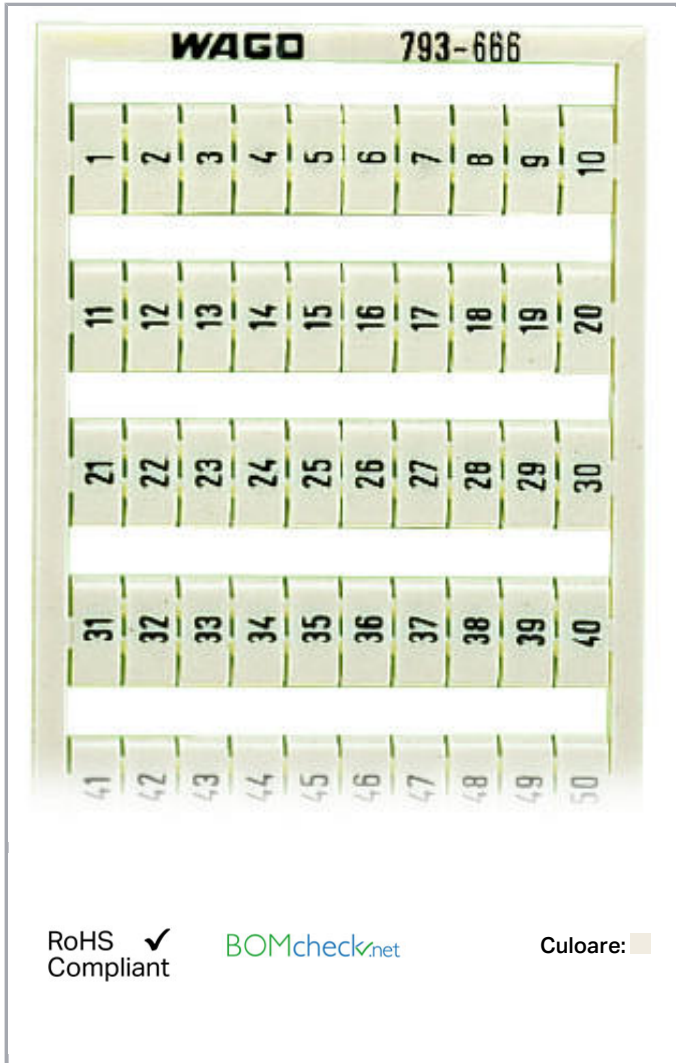

Fișă tehnică | Număr articol: 793-666

WMB marking card; as card; MARKED; 1 ... 50 (2x); not stretchable; Vertical marking; snap-on type; white

www.wago.com/793-666

Date

Technical Data

Marking	1 ... 50
Marking (number)	2
Marking direction	Vertical marking
Marking color	black
Marking type	Digits

Aveți întrebări despre produsele noastre?
Vă stăm la dispoziție pentru preluarea apelului la +40 (0) 31 421 85 68.

Darstellung des Aufdrucks	consecutive numbers per strip
Pre-assembly	10 strips with 10 markers per card

Geometrical Data

Marker/Strip width	5 mm
Marker width	5 mm

Material Data

Color	white
Weight	8,5 g
Fire load	0,257 MJ

Commercial data

Product Group	2 (Terminal Block Accessories)
Packaging type	bag
Country of origin	DE
GTIN	4017332397209
Customs tariff number	49119900000