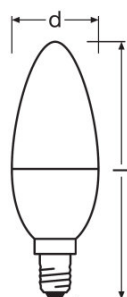

Light technical data

Warm-up time (60 %)	< 0.50 s
Starting time	< 0.5 s

Dimensions & weight

Overall length	102.0 mm
Diameter	35.0 mm
Outer bulb	B35

Length	102.0 mm
---------------	----------

Temperatures & operating conditions