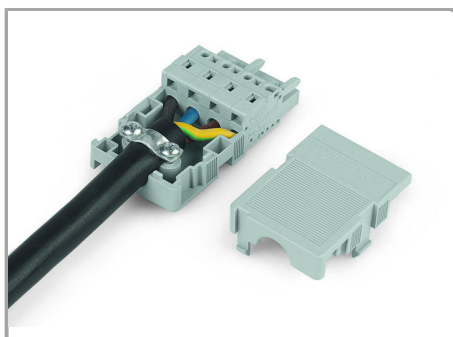

type; brown

www.wago.com/793-5501/000-014

Nr. articol: 793-5501/000-017

WMB marking card; as card; for terminal block width 5 - 17.5 mm; stretchable 5 - 5.2 mm; plain; snap-on type; green

www.wago.com/793-5501/000-017

Nr. articol: 793-5501/000-023

WMB marking card; as card; for terminal block width 5 - 17.5 mm; stretchable 5 - 5.2 mm; plain; snap-on type; light green

www.wago.com/793-5501/000-023

Nr. articol: 793-5501/000-024

WMB marking card; as card; for terminal block width 5 - 17.5 mm; stretchable 5 - 5.2 mm; plain; snap-on type; violet

www.wago.com/793-5501/000-024

Descărcări

Documentation

Additional Information

Technical explanations

Apr 3, 2019

pdf
3,6 MB

Descărcare

CAD/CAE-Data

CAE data

EPLAN Data Portal 232-664

URL

Descărcare

Installation Notes

Supus modificărilor.