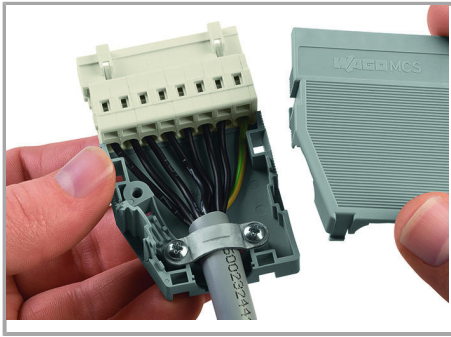

Supus modificărilor.

WAGO Kontakttechnik GmbH & Co. KG
/Representative Office Romania
Sos. Pipera-Tunari nr. 1/1
building 1, 2nd floor | 077190 Voluntari, Ilfov
Tel.: +40-(0)31 421 85 68 | Email: info-RO@wago.com

Aveți întrebări despre produsele noastre?
Vă stăm la dispoziție pentru preluarea apelului la +40 (0) 31 421 85 68.