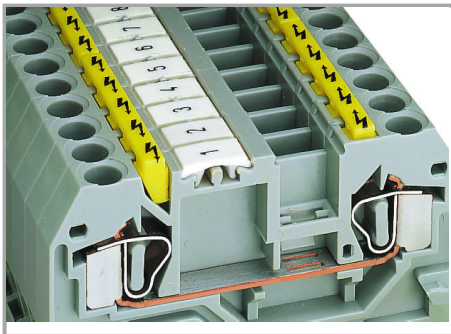

Additional Information

Technical explanations

Apr 3, 2019

pdf
2,1 MB

[Descărcare](#)

CAD/CAE-Data

CAD data

2D/3D Models 280-415

[URL](#)

[Descărcare](#)

CAE data

WSCAD Universe 280-415

[URL](#)

[Descărcare](#)

Installation Notes

Cover

Protective warning markers inserted into the operating slots.

Supus modificărilor.