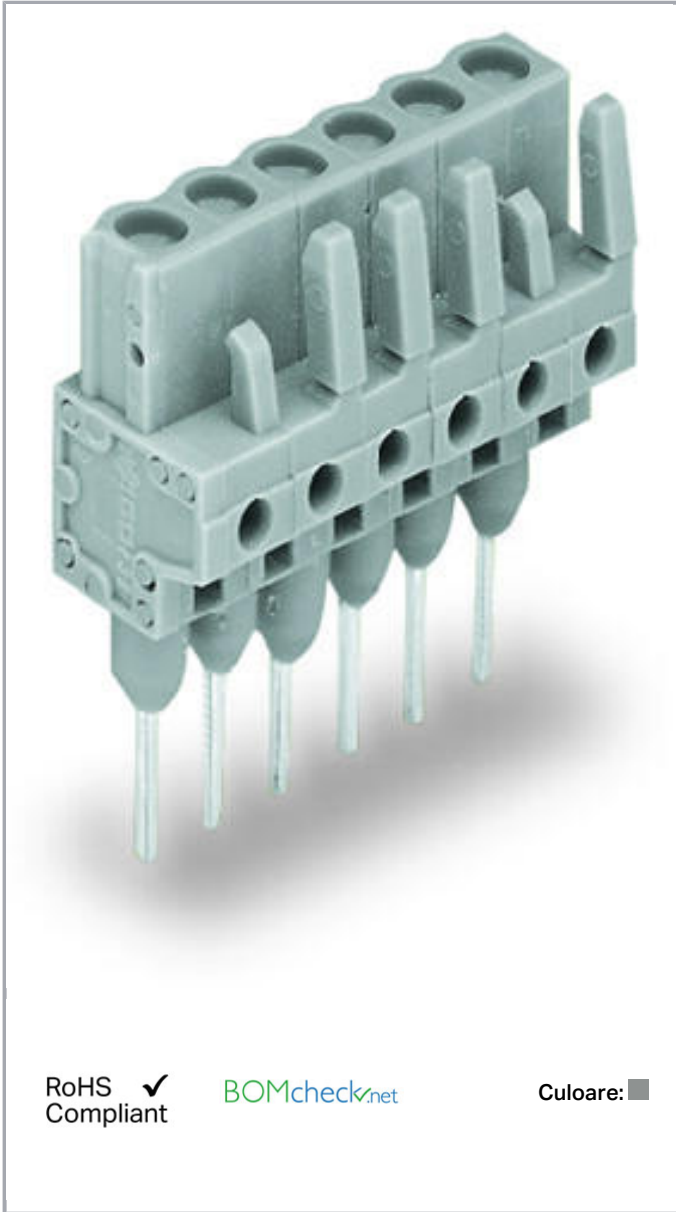

Fișă tehnică | Număr articol: 232-138/005-000

Female connector for rail-mount terminal blocks; 0.6 x 1 mm pins; straight;
Pin spacing 5 mm; 8-pole; gray

www.wago.com/232-138/005-000

Supus modificărilor.

WAGO Kontakttechnik GmbH & Co. KG
/Representative Office Romania
Sos. Pipera-Tunari nr. 1/1
building 1, 2nd floor | 077190 Voluntari, Ilfov
Tel.: +40-(0)31 421 85 68 | Email: info-RO@wago.com

Aveți întrebări despre produsele noastre?
Vă stăm la dispoziție pentru preluarea apelului la +40 (0) 31 421 85 68.

Descriere articol

- Pluggable connectors for rail-mount terminal blocks equipped with CAGE CLAMP® connection
- Female connectors with long contact pins connect to the termination ports of 280 Series Rail-Mount Terminal Blocks
- Female connectors are touch-proof when unmated, providing a pluggable, live output
- With coding fingers

Safety information 1:

The *MCS – MULTI CONNECTION SYSTEM* includes connectors without breaking capacity in accordance with DIN EN 61984. When used as intended, these connectors must not be connected/disconnected when live or under load. The circuit design should ensure header pins, which can be touched, are not live when unmated.