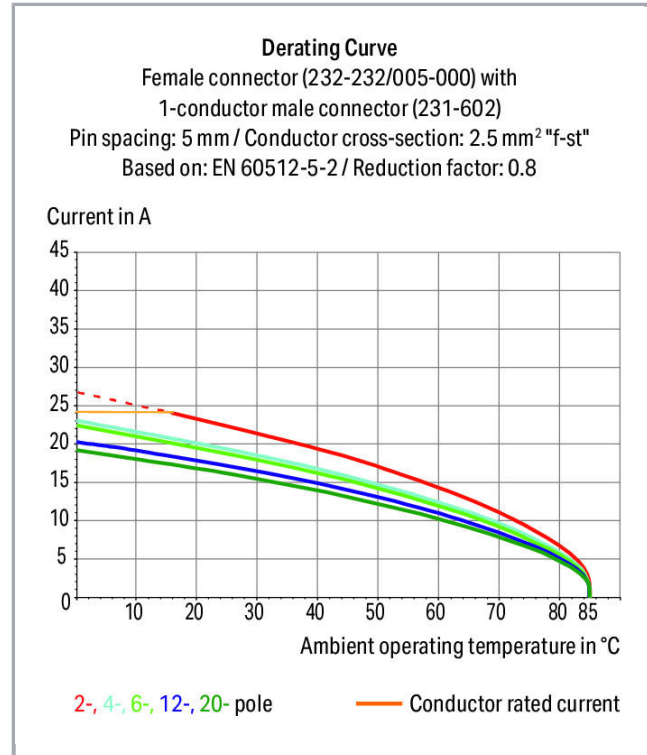

Fișă tehnică | Număr articol: 232-138/005-000

Female connector for rail-mount terminal blocks; 0.6 x 1 mm pins; straight;
Pin spacing 5 mm; 8-pole; gray

www.wago.com/232-138/005-000

Supus modificărilor.

WAGO Kontakttechnik GmbH & Co. KG
/Representative Office Romania
Sos. Pipera-Tunari nr. 1/1
building 1, 2nd floor | 077190 Voluntari, Ilfov
Tel.: +40-(0)31 421 85 68 | Email: info-RO@wago.com