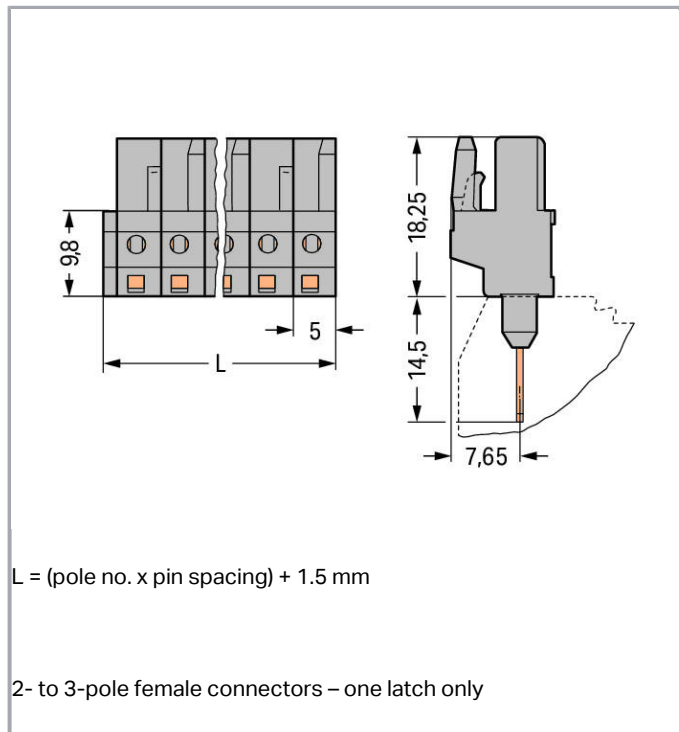

Fișă tehnică | Număr articol: 232-138/005-000

Female connector for rail-mount terminal blocks; 0.6 x 1 mm pins; straight;
Pin spacing 5 mm; 8-pole; gray

www.wago.com/232-138/005-000

Supus modificărilor.

WAGO Kontakttechnik GmbH & Co. KG
/Representative Office Romania
Sos. Pipera-Tunari nr. 1/1
building 1, 2nd floor | 077190 Voluntari, Ilfov
Tel.: +40-(0)31 421 85 68 | Email: info-RO@wago.com

Aveți întrebări despre produsele noastre?
Vă stăm la dispoziție pentru preluarea apelului la +40 (0) 31 421 85 68.

Descriere articol

- Pluggable connectors for rail-mount terminal blocks equipped with CAGE CLAMP® connection
- Female connectors with long contact pins connect to the termination ports of 280 Series Rail-Mount Terminal Blocks
- Female connectors are touch-proof when unmated, providing a pluggable, live output
- With coding fingers

Connection data

Pole No.	8
Total number of potentials	8
Number of connection types	1
Number of levels	1

Geometrical Data

Pin spacing	5 mm / 0.197 inch
Width	41,5 mm / 1.634 inch
Height	32,75 mm / 1.289 inch
Height from the surface	18,25 mm / 0.719 inch
Depth	11,6 mm / 0.457 inch