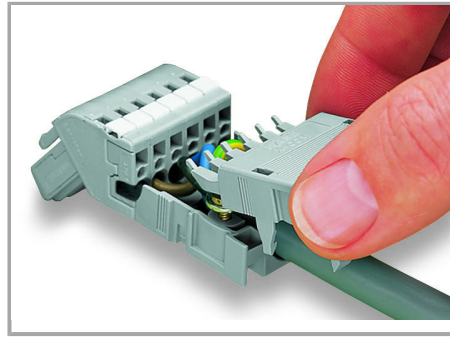

Snapping on a strain relief housing.