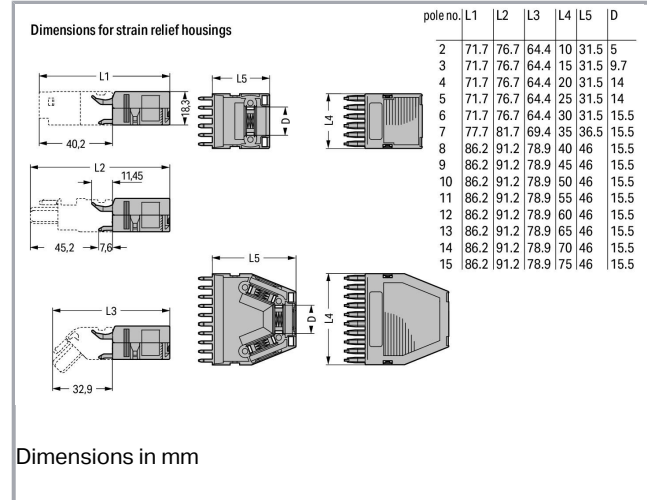

RoHS Compliant

BOMcheck.net

Culoare:

Date

Connection data

Pole No. 3

Geometrical Data

Width 15 mm / 0.591 inch
 Height 18.3 mm / 0.72 inch
 Depth 31.5 mm / 1.24 inch

Material Data

Color gray
 Fire load 0,106 MJ
 Weight 3,5 g

Supus modificărilor.

Commercial data

Product Group	18 (X-COM-System)
Packaging type	BOX
Country of origin	DE
GTIN	4017332652919
Customs tariff number	85389099990