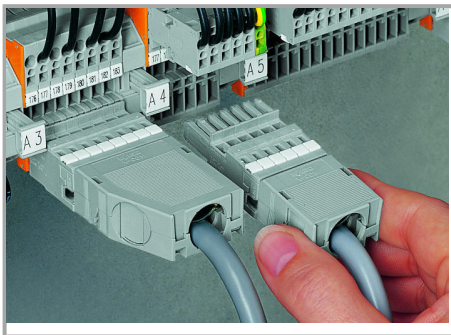

Application

Application:

Snap-on type strain relief housings for 769 Series

Supus modificărilor.