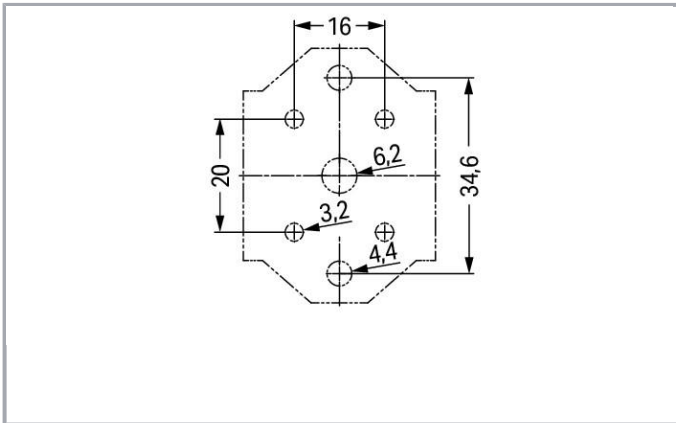

Fișă tehnică | Număr articol: 770-673

Mounting plate; 3-pole; for distribution connectors; Plastic; white

www.wago.com/770-673

RoHS Compliant

BOMcheck.net

Culoare:

Date

Mechanical data