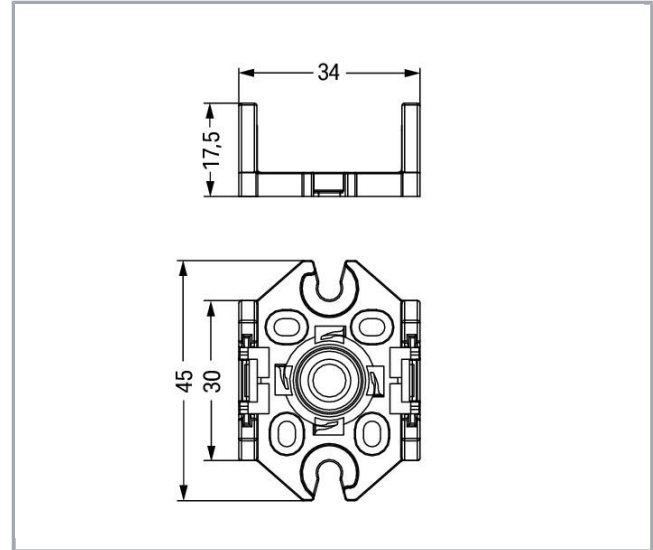

Fișă tehnică | Număr articol: 770-673

Mounting plate; 3-pole; for distribution connectors; Plastic; white

www.wago.com/770-673

RoHS Compliant

BOMcheck.net

Culoare:

Date

Mechanical data

Commercial data

Product Group	20 (WINSTA)
Packaging type	BOX
Country of origin	DE
GTIN	4017332755542
Customs tariff number	39269097900

Counterpart

Produse compatibile

assembling

	Nr. articol: 770-601 Fixing pin; 6 mm Ø, for 1.0 ... 2.5 mm mounting plates; Plastic; black	www.wago.com/770-601
	Nr. articol: 890-601 Fixing pin; 6 mm Ø, for 1.0 ... 2.5 mm mounting plates; Plastic; black	www.wago.com/890-601