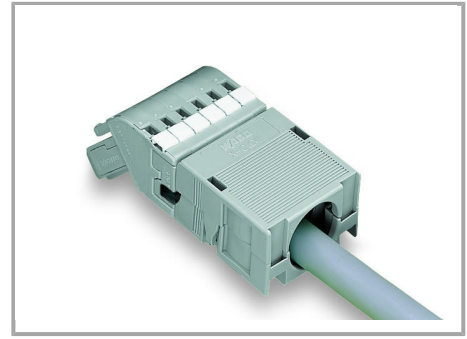

#### Installation

Supus modificărilor.

2- to 5-pole strain relief housings feature one cable outlet (rear side).

Snapping on a strain relief housing.

Snap-on type strain relief housing, consists of strain relief support and housing, 6-pole and 1-conductor female plugs, angled, 6-pole