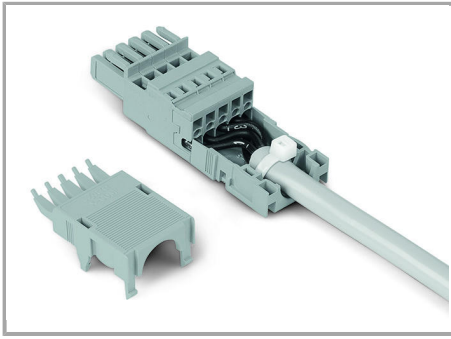

#### Installation

Supus modificărilor.

2- to 5-pole strain relief housings feature one cable outlet (rear side).

Snapping on a strain relief housing.

Snap-on type strain relief housing, consists of strain relief support and housing, 6-pole and 1-conductor female plugs, angled, 6-pole