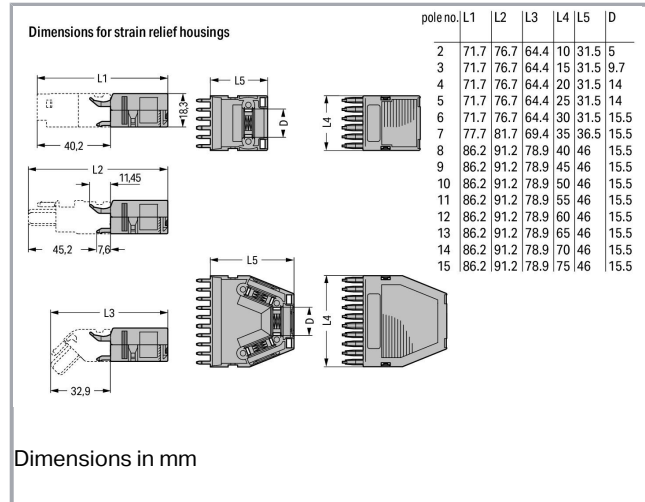

RoHS  Compliant

[BOMcheck.net](https://www.bomcheck.net)

Culoare:

**Date**

**Connection data**

Pole No. 8

**Geometrical Data**

Width 40 mm / 1.575 inch  
 Height 18.3 mm / 0.72 inch  
 Depth 46 mm / 1.811 inch