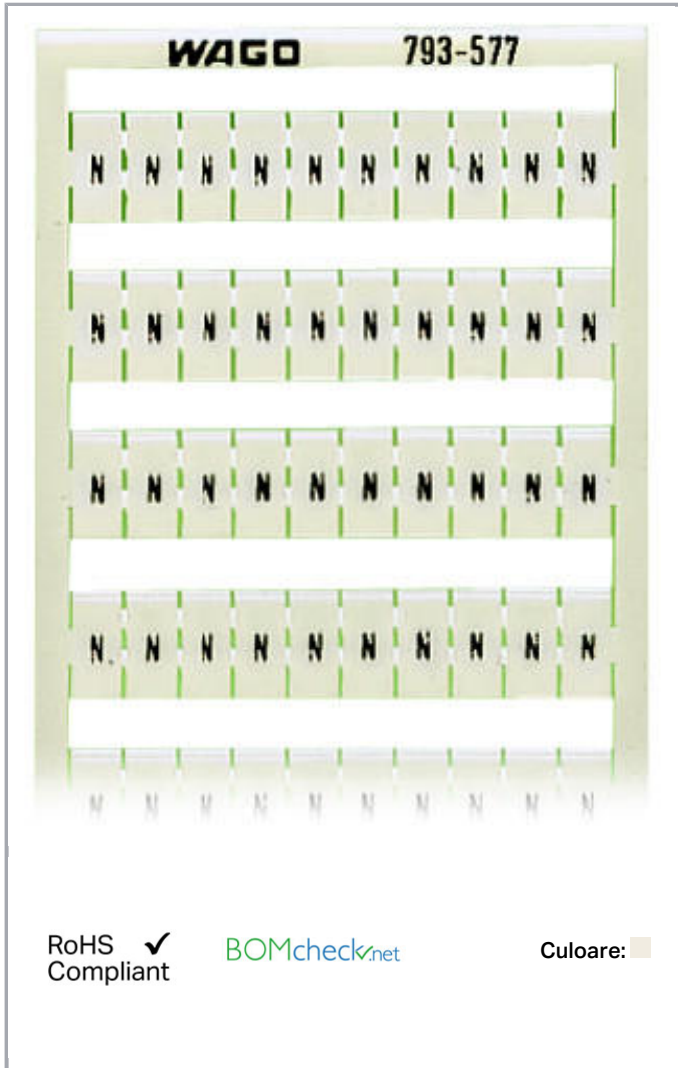

Fișă tehnică | Număr articol: 793-577

WMB marking card; as card; MARKED; N (100x); not stretchable; Horizontal marking; snap-on type; white

[www.wago.com/793-577](http://www.wago.com/793-577)

### Geometrical Data

Marker/Strip width	5 mm
Marker width	5 mm