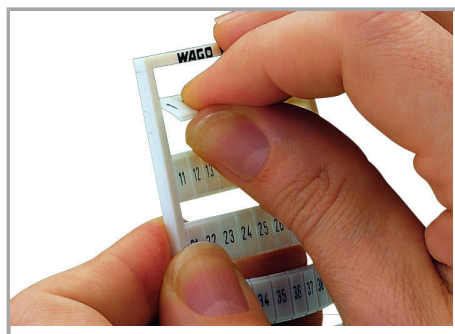

Darstellung des Aufdrucks	same symbols per strip
Pre-assembly	10 strips with 10 markers per card

Geometrical Data

Marker/Strip width	5 mm
Marker width	5 mm

Material Data

Color	white
Weight	8,8 g
Fire load	0,257 MJ

Commercial data

Product Group	2 (Terminal Block Accessories)
Packaging type	bag
Country of origin	DE
GTIN	4055143698900
Customs tariff number	491 19900000

Counterpart

Installation Notes

Application

Separating a strip from the WMB marker card.