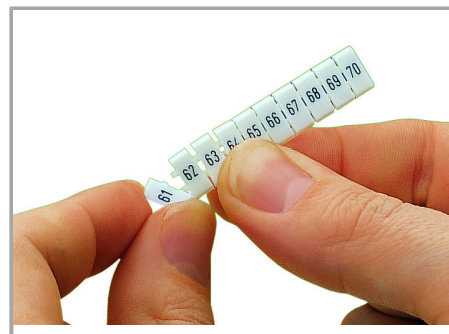

Separating an individual marker from the WMB marker strip – for larger terminal blocks.

Marking

Supus modificărilor.