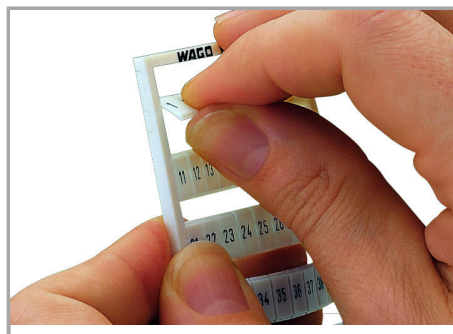

Darstellung des Aufdrucks	consecutive numbers per strip
Pre-assembly	10 strips with 10 markers per card

Geometrical Data

Marker/Strip width	5 ... 5.2 mm
Marker width	5 mm

Material Data

Color	white
Weight	8,4 g
Fire load	0,256 MJ

Commercial data

Product Group	2 (Terminal Block Accessories)
Packaging type	bag
Country of origin	DE
GTIN	4055143703208
Customs tariff number	49119900000

Counterpart

Installation Notes

Application

Separating a strip from the WMB marker card.