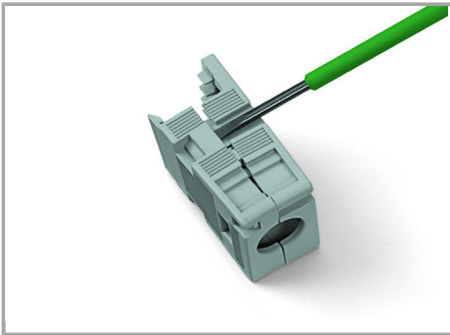

CAE data

EPLAN Data Portal 232-636

URL

Descărcare

Installation Notes

Assembly

Snapping a cover into the unused cable outlet.

Assembly

Supus modificărilor.

Strain relief housing shown with a male connector equipped with CAGE CLAMP®

Assembly

Disassembling a strain relief housing is only possible using an operating tool (e.g., 210-719).

Supus modificărilor.