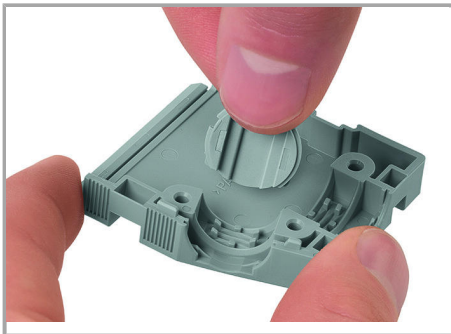

CAE data

EPLAN Data Portal 232-636

URL

Descărcare

Installation Notes

Assembly

Snapping a cover into the unused cable outlet.

Assembly

Supus modificărilor.

Strain relief housing shown with a male connector equipped with CAGE CLAMP®

Assembly

Disassembling a strain relief housing is only possible using an operating tool (e.g., 210-719).

Supus modificărilor.