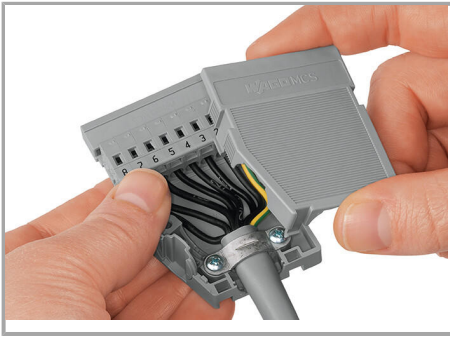

CAE data

EPLAN Data Portal 232-636

URL

Descărcare

Installation Notes

Assembly

Snapping a cover into the unused cable outlet.

Assembly

Supus modificărilor.

Strain relief housing shown with a male connector equipped with CAGE CLAMP®

Assembly

Disassembling a strain relief housing is only possible using an operating tool (e.g., 210-719).

Supus modificărilor.