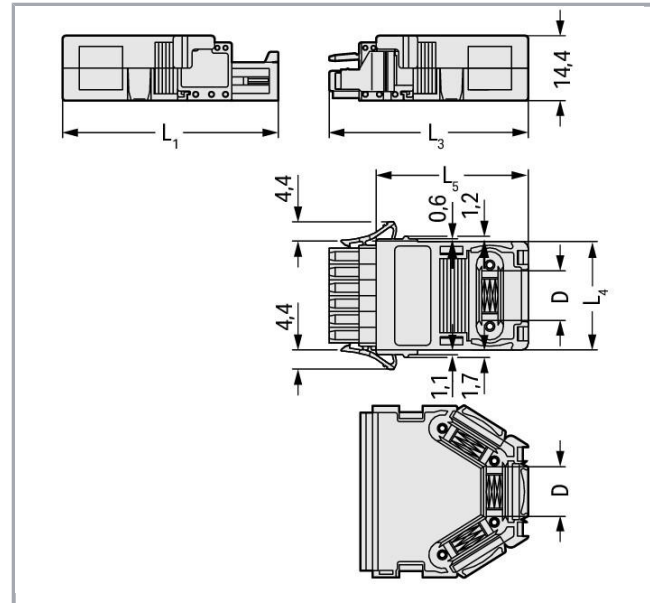

RoHS Compliant

Culoare:

Descriere articol

- Suitable for cable clamp
- 1 x cable outlet, rear

Date

Electrical data

Ratings per IEC/EN 60664-1

Legend (ratings)

(III / 2) $\hat{=}$ Overvoltage category III / Pollution degree 2

Approvals per UL 1059

Approvals per

UL 1059

Supus modificărilor.

Connection data

Pole No.	7
Number of connection types	1

Geometrical Data

Pin spacing	3.5 mm / 0.138 inch
Width	27.5 mm / 1.083 inch
Height	14.4 mm / 0.567 inch
Depth	33.7 mm / 1.327 inch

Mechanical data

Suitable	for 1-conductor male and female connectors
----------	--

Material Data