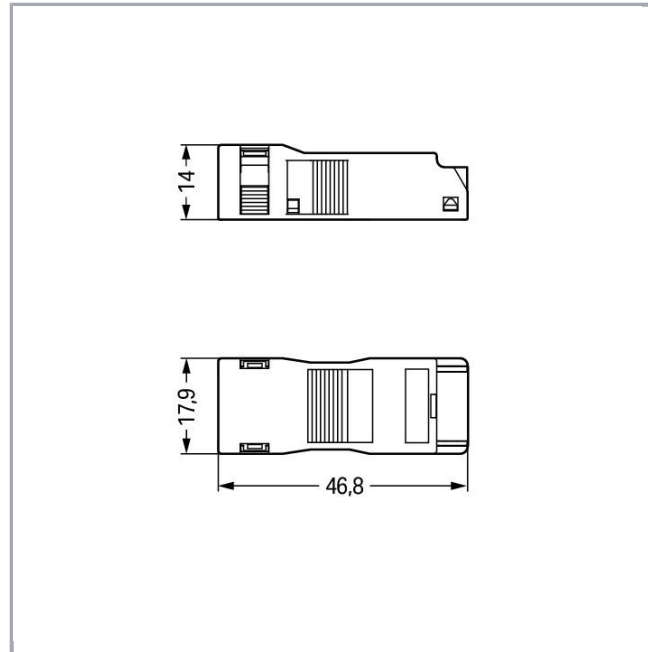

Date

Connection data

Pole No.	3
Connectable sheathed cable diameter	4.5 ... 10 mm
Strip length (outer insulation)	40 mm

Geometrical Data

Width	17.9 mm / 0.705 inch
Height	14 mm / 0.551 inch
Depth	46.8 mm / 1.843 inch

Material Data

Color	white
Insulation material	Polyamide 66 (PA 66)
Fire load	0,093 MJ
Weight	3,8 g

Supus modificărilor.

WAGO Kontakttechnik GmbH & Co. KG
/Representative Office Romania
Sos. Pipera-Tunari nr. 1/1
building 1, 2nd floor | 077190 Voluntari, Ilfov
Tel.: +40-(0)31 421 85 68 | Email: info-RO@wago.com

Aveți întrebări despre produsele noastre?
Vă stăm la dispoziție pentru preluarea apelului la +40 (0) 31 421 85 68.