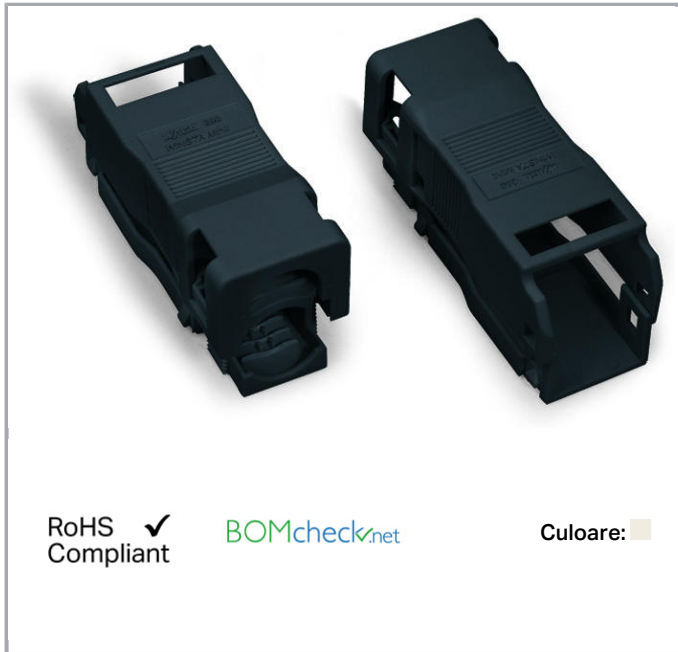

## Fișă tehnică | Număr articol: 890-513

Strain relief housing; 3-pole; with locking clip; for 1 cable; 4.5 ... 10.0 mm; 37 mm; white

[www.wago.com/890-513](http://www.wago.com/890-513)

RoHS  Compliant

BOMcheck.net