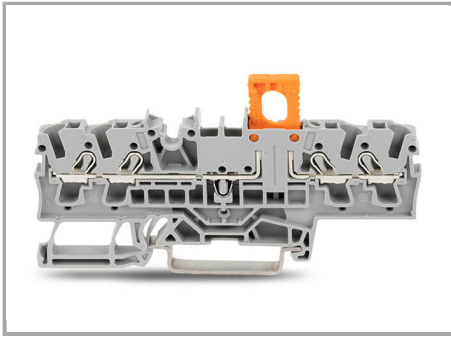

Carrier terminal block (2002-1661) with disconnect plug (2002-401) in operating position