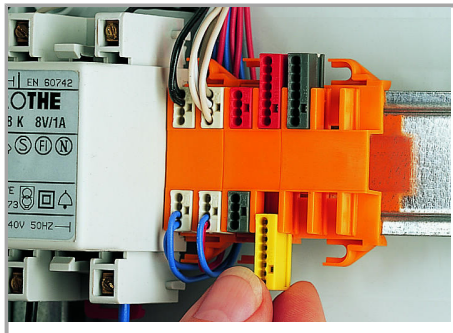

Nr. articol: 243-804 MICRO PUSH WIRE® connector for junction boxes; for solid conductors; 0.8 mm Ø; 4-conductor; light gray cover; Surrounding air temperature: max 60°C; red	www.wago.com/243-804

	Nr. articol: 243-808 MICRO PUSH WIRE® connector for junction boxes; for solid conductors; 0.8 mm Ø; 8-conductor; light gray cover; Surrounding air temperature: max 60°C; red	www.wago.com/243-808

Marking accessories

	Nr. articol: 210-833 Marking strips; on reel; 6 mm wide; plain; Self-adhesive; white	www.wago.com/210-833

	Nr. articol: 243-110 Marking strips; permanent adhesive; white	www.wago.com/243-110

Descărcări

Documentation

Additional Information

Technical explanations	Apr 3, 2019	pdf 2,1 MB	Descărcare

CAD/CAE-Data

CAE data

WSCAD Universe 243-113	URL	Descărcare

Installation Notes

Inserting a MICRO junction box connector into the mounting carrier.