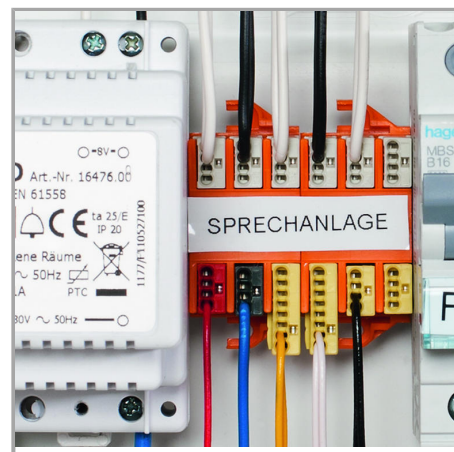

The carrier is designed for easy mounting directly to the DIN-35 rail, or to a panel, via the screw-mount flanges provided on both sides. A large marking area for direct marking with a permanent felt-tip pen or for pre-printed, self-adhesive marking strips is provided for clear circuit identification.

**Installation Notes**

Inserting a MICRO junction box connector into the mounting carrier.

Removing a mounting carrier from the assembly.

Supus modificărilor.

Typical application in a terminal box for burglar alarm

– screw-mounted carrier

Example of a residential door bell application

– carriers mounted on a DIN-35 rail

Example of a residential intercom application

Supus modificărilor.