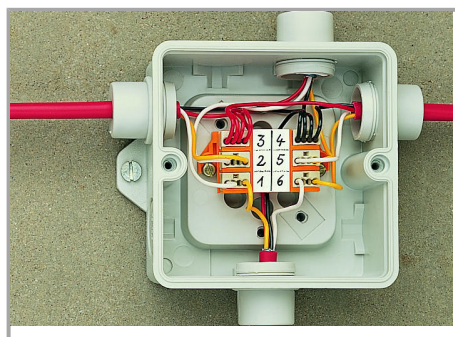

**Installation Notes**

Inserting a MICRO junction box connector into the mounting carrier.

Removing a mounting carrier from the assembly.

Supus modificărilor.

Typical application in a terminal box for burglar alarm

– screw-mounted carrier

Example of a residential door bell application

– carriers mounted on a DIN-35 rail

Example of a residential intercom application

Supus modificărilor.