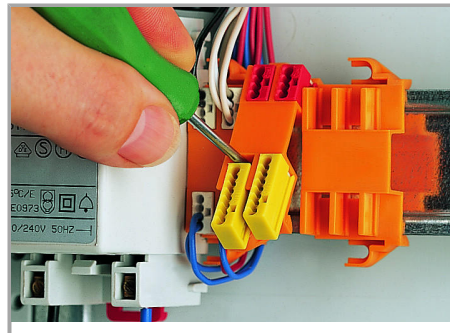

The carrier is designed for easy mounting directly to the DIN-35 rail, or to a panel, via the screw-mount flanges provided on both sides. A large marking area for direct marking with a permanent felt-tip pen or for pre-printed, self-adhesive marking strips is provided for clear circuit identification.

**Installation Notes**

Inserting a MICRO junction box connector into the mounting carrier.

Removing a mounting carrier from the assembly.

Supus modificărilor.

Typical application in a terminal box for burglar alarm