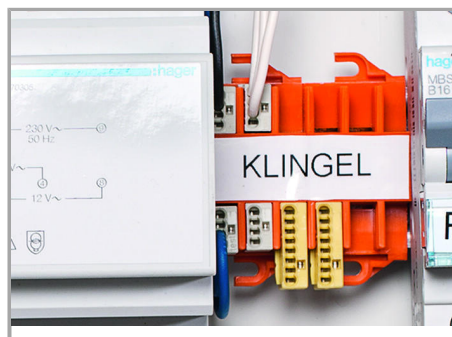

**Installation Notes**

Inserting a MICRO junction box connector into the mounting carrier.

Removing a mounting carrier from the assembly.

Supus modificărilor.

Typical application in a terminal box for burglar alarm

– screw-mounted carrier

Example of a residential door bell application

– carriers mounted on a DIN-35 rail

Example of a residential intercom application

Supus modificărilor.