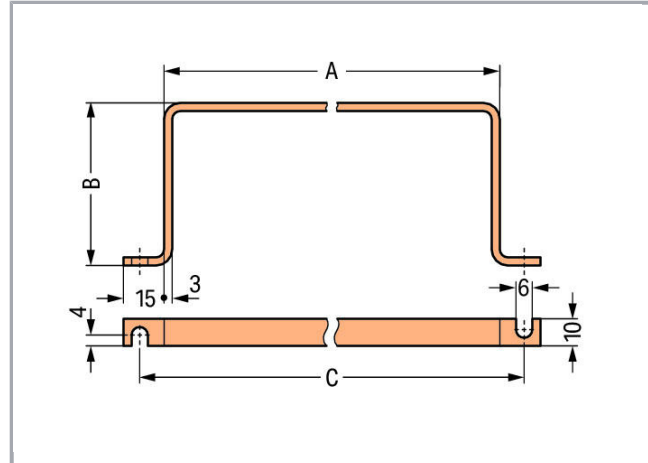

Fișă tehnică | Număr articol: 790-190

U-shaped busbar; Cu 10 mm x 3 mm; for 5 I/O; suitable for 750 Series I/O modules

www.wago.com/790-190

RoHS Compliant

BOMcheck.net

Date

Technical Data

Main product function

Shield termination

Material Data

Weight

50,5 g

Commercial data

Product Group

2 (Terminal Block Accessories)

Packaging type

Counterpart

Produse compatibile

N-busbar

	Nr. articol: 210-133 Busbar; tin-plated; 1000 mm long; Cu 10 mm x 3 mm	www.wago.com/210-133
--	--	--

	Nr. articol: 790-134 Busbar; tin-plated; 50 mm long; Cu 10 mm x 3 mm	www.wago.com/790-134
--	--	--